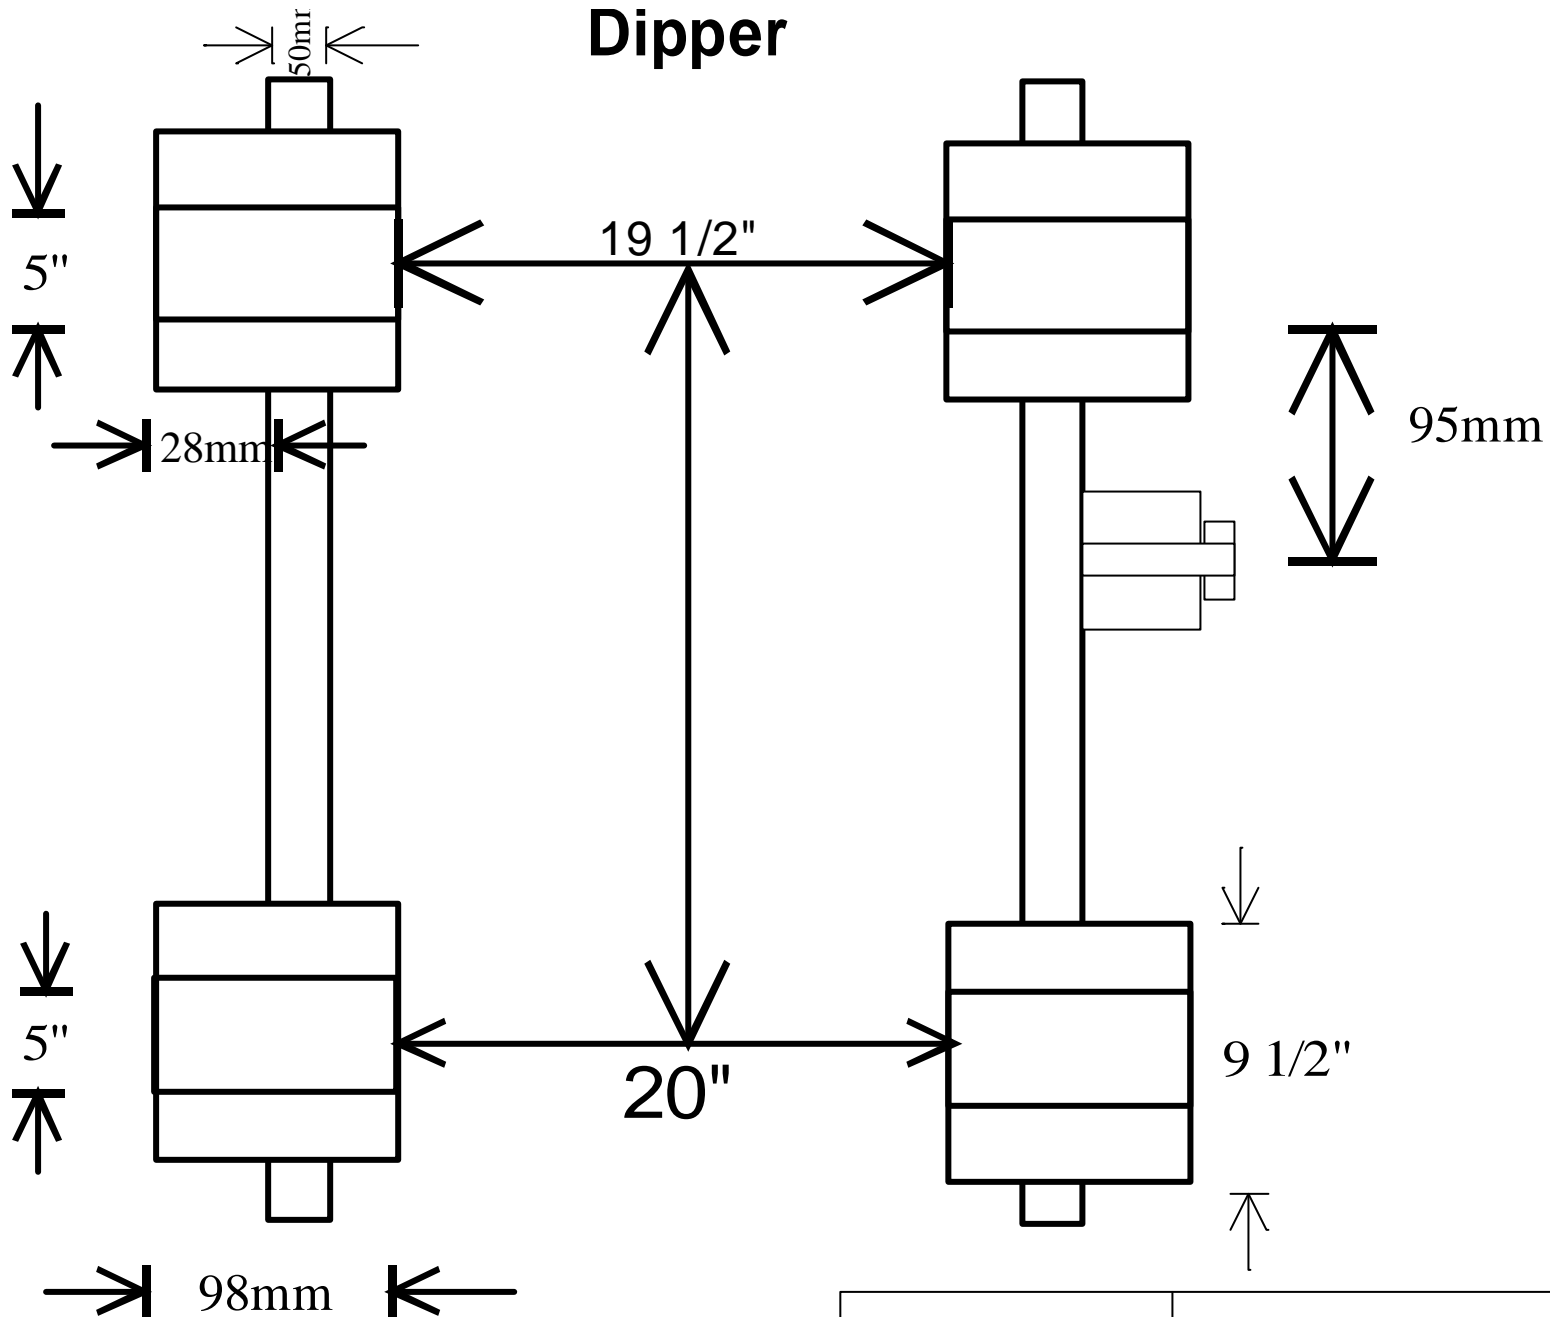

Dipper

Make	Caterpillar
Model	245 LME