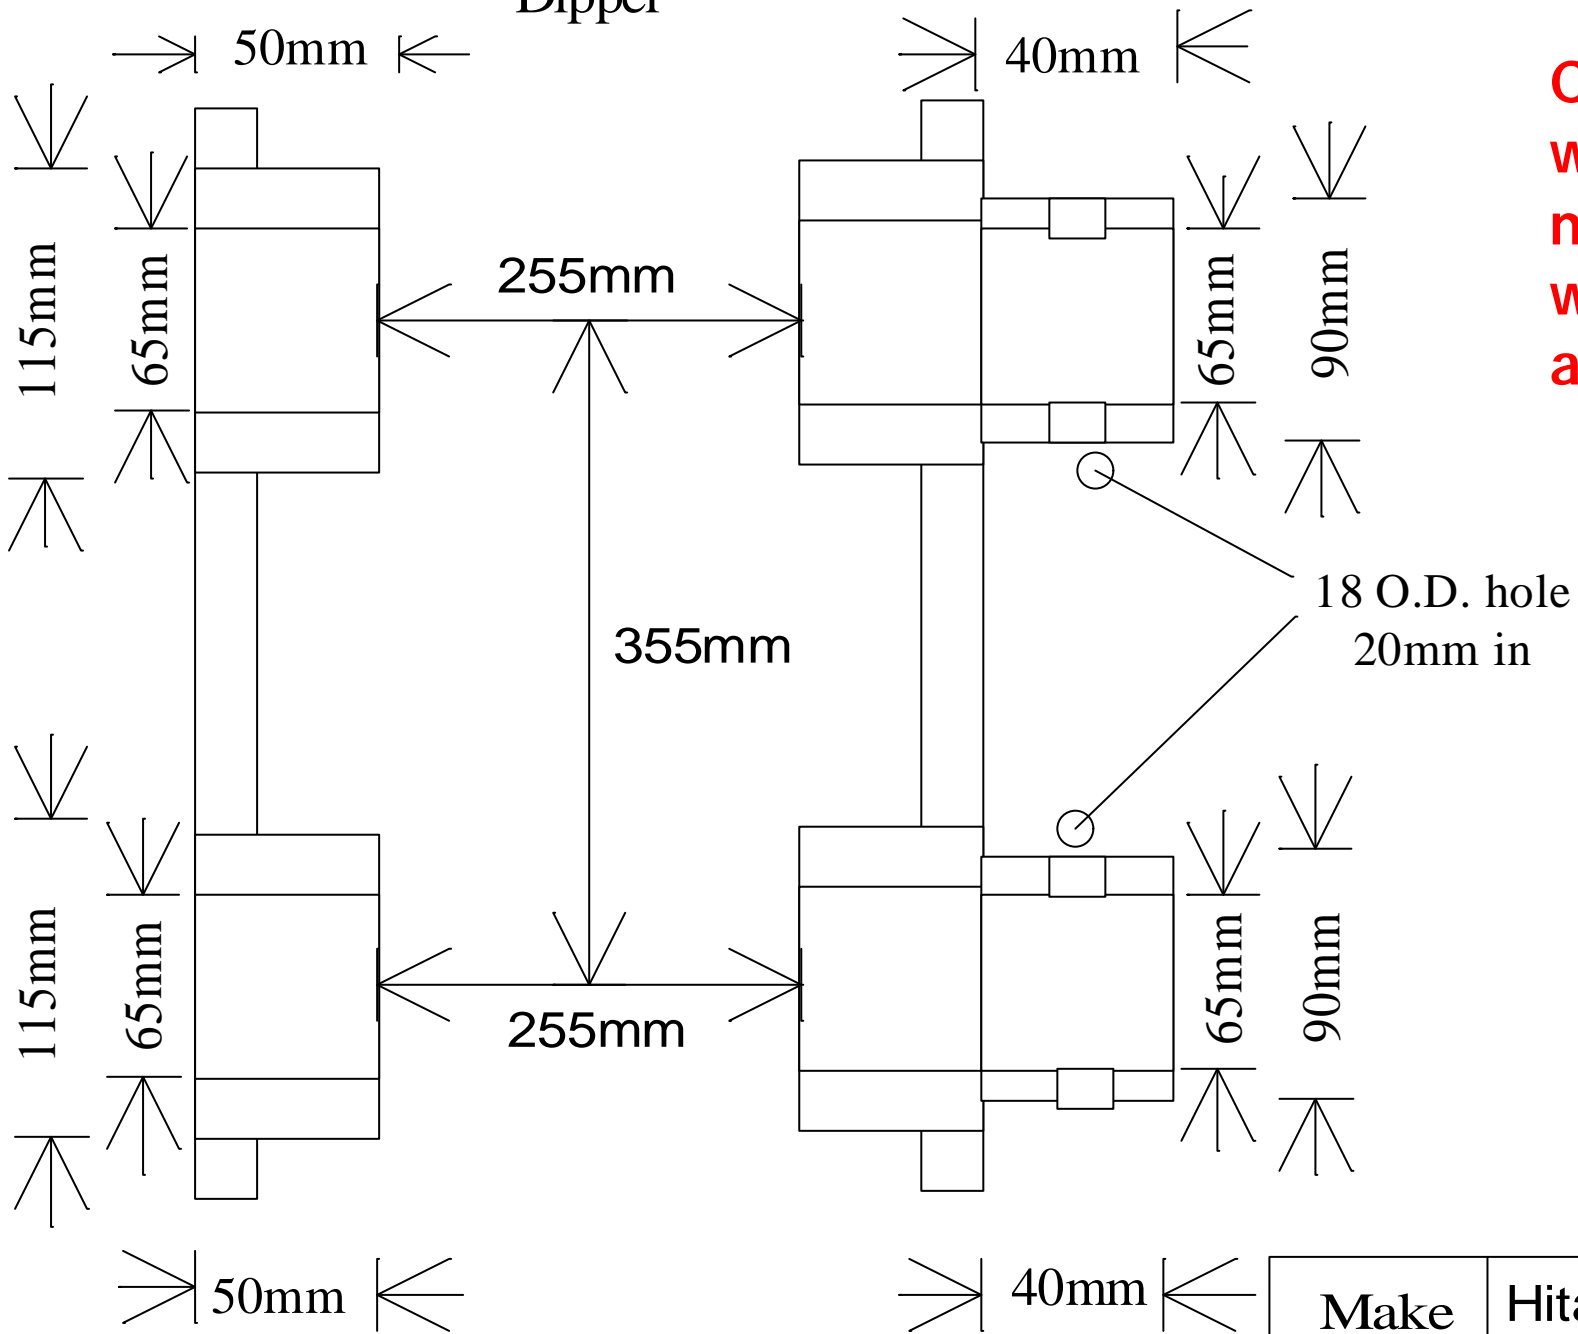

Dipper

**Check pin centres
with customer
most machines
with Q/H pick up
at 420mm centres**

Make	Hitachi
Model	EX 135