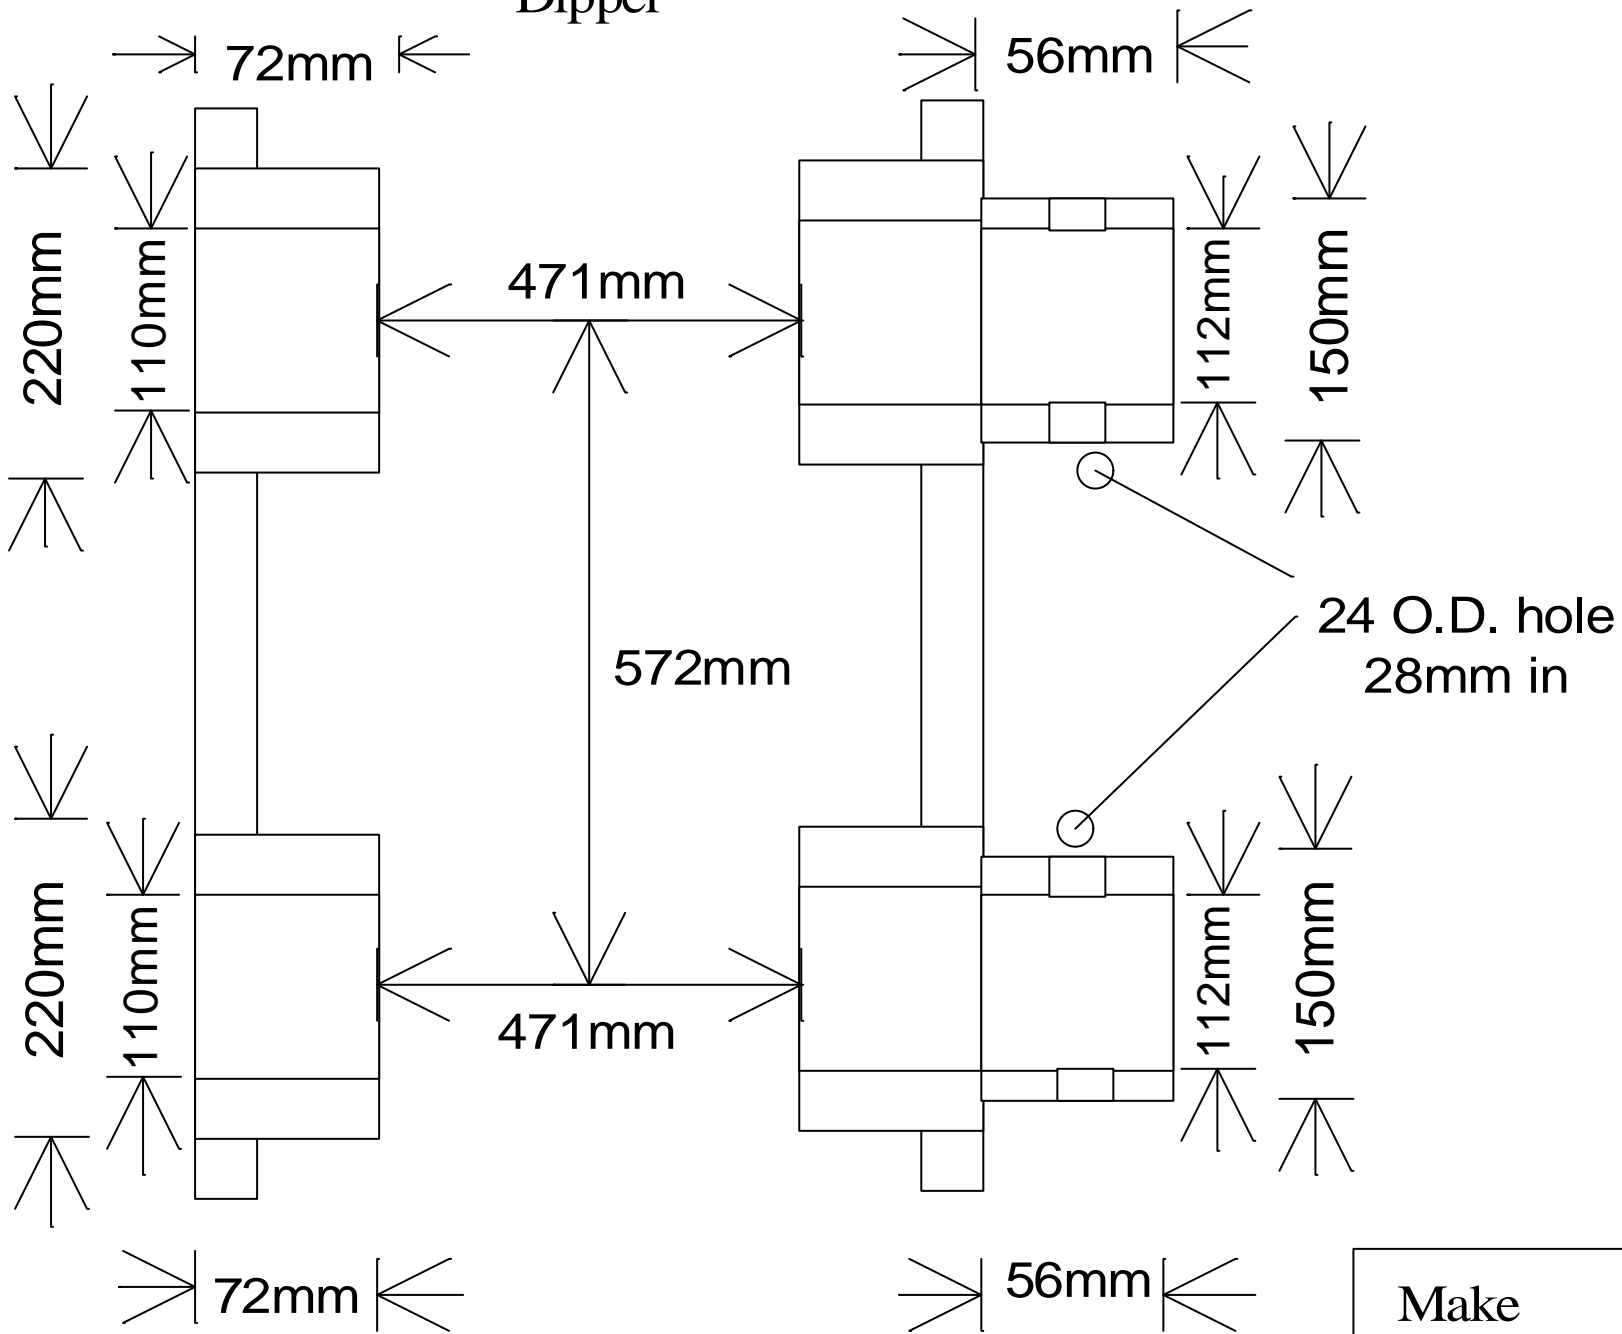

Dipper

Make	Hitachi
Model	EX 400/450