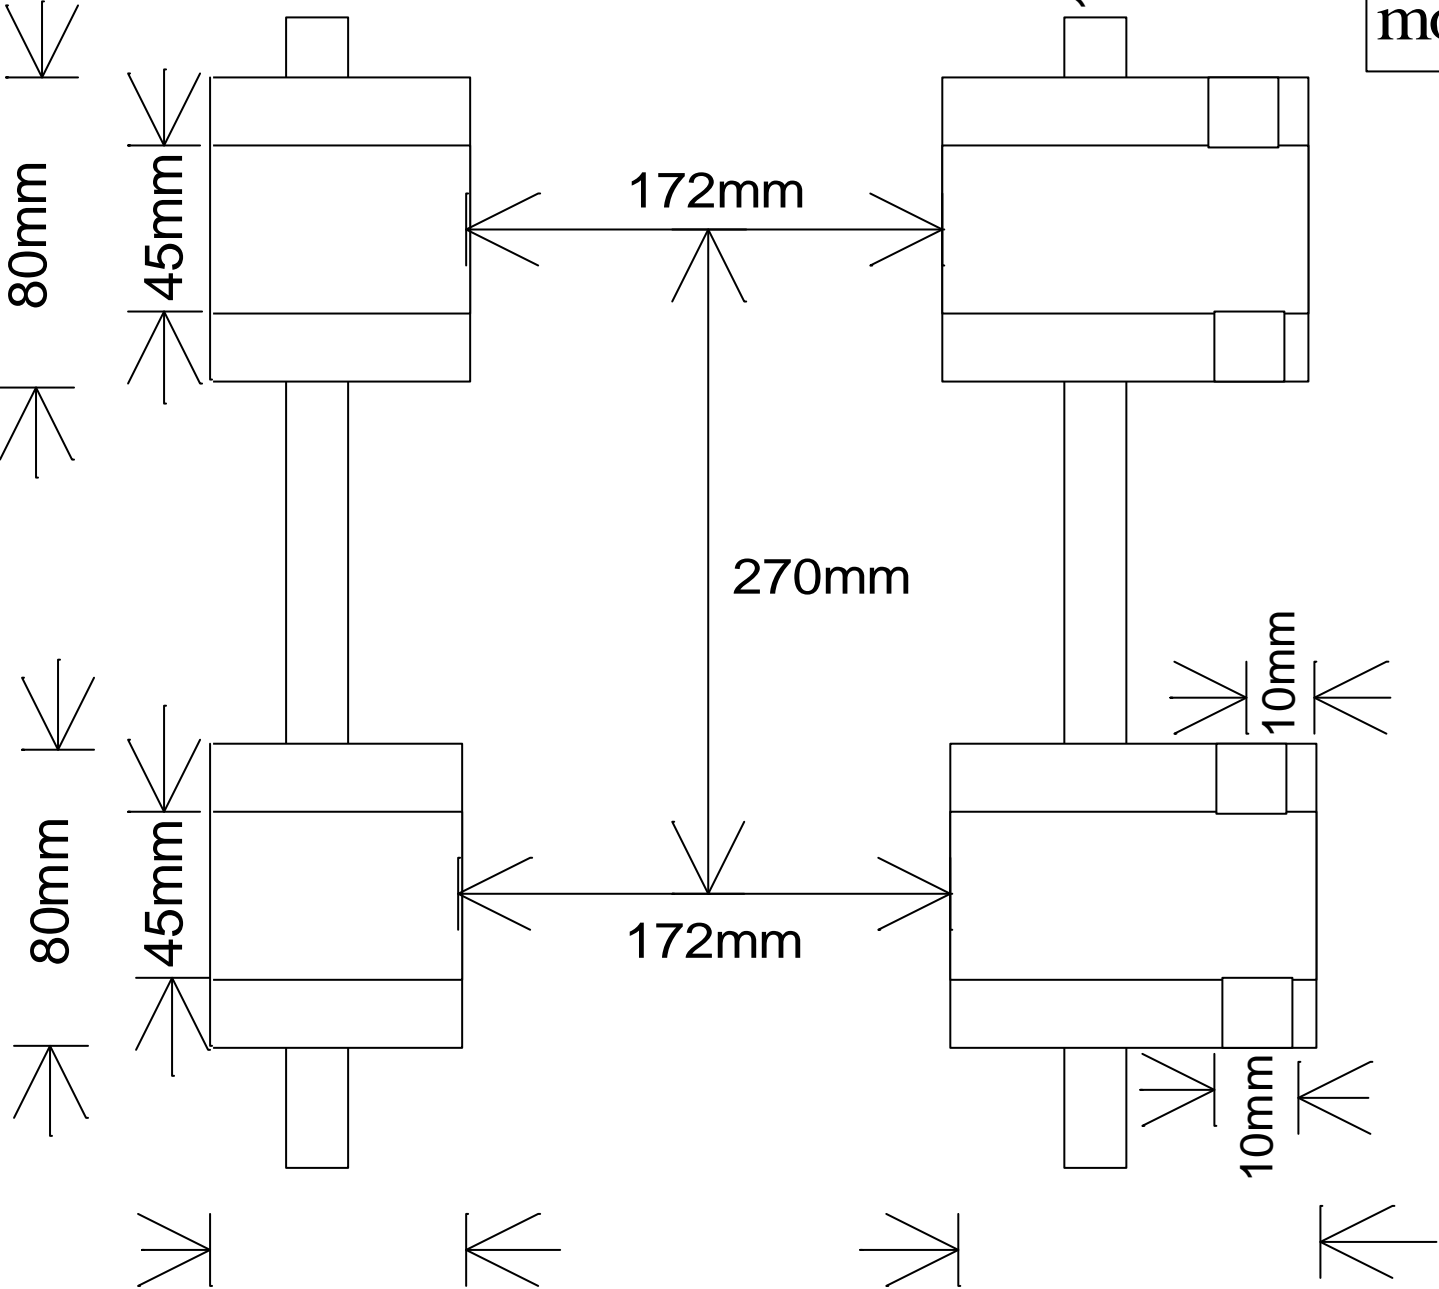

make	Hitachi
model	EX 55UR (import)

Use Komatsu PC40 bosses