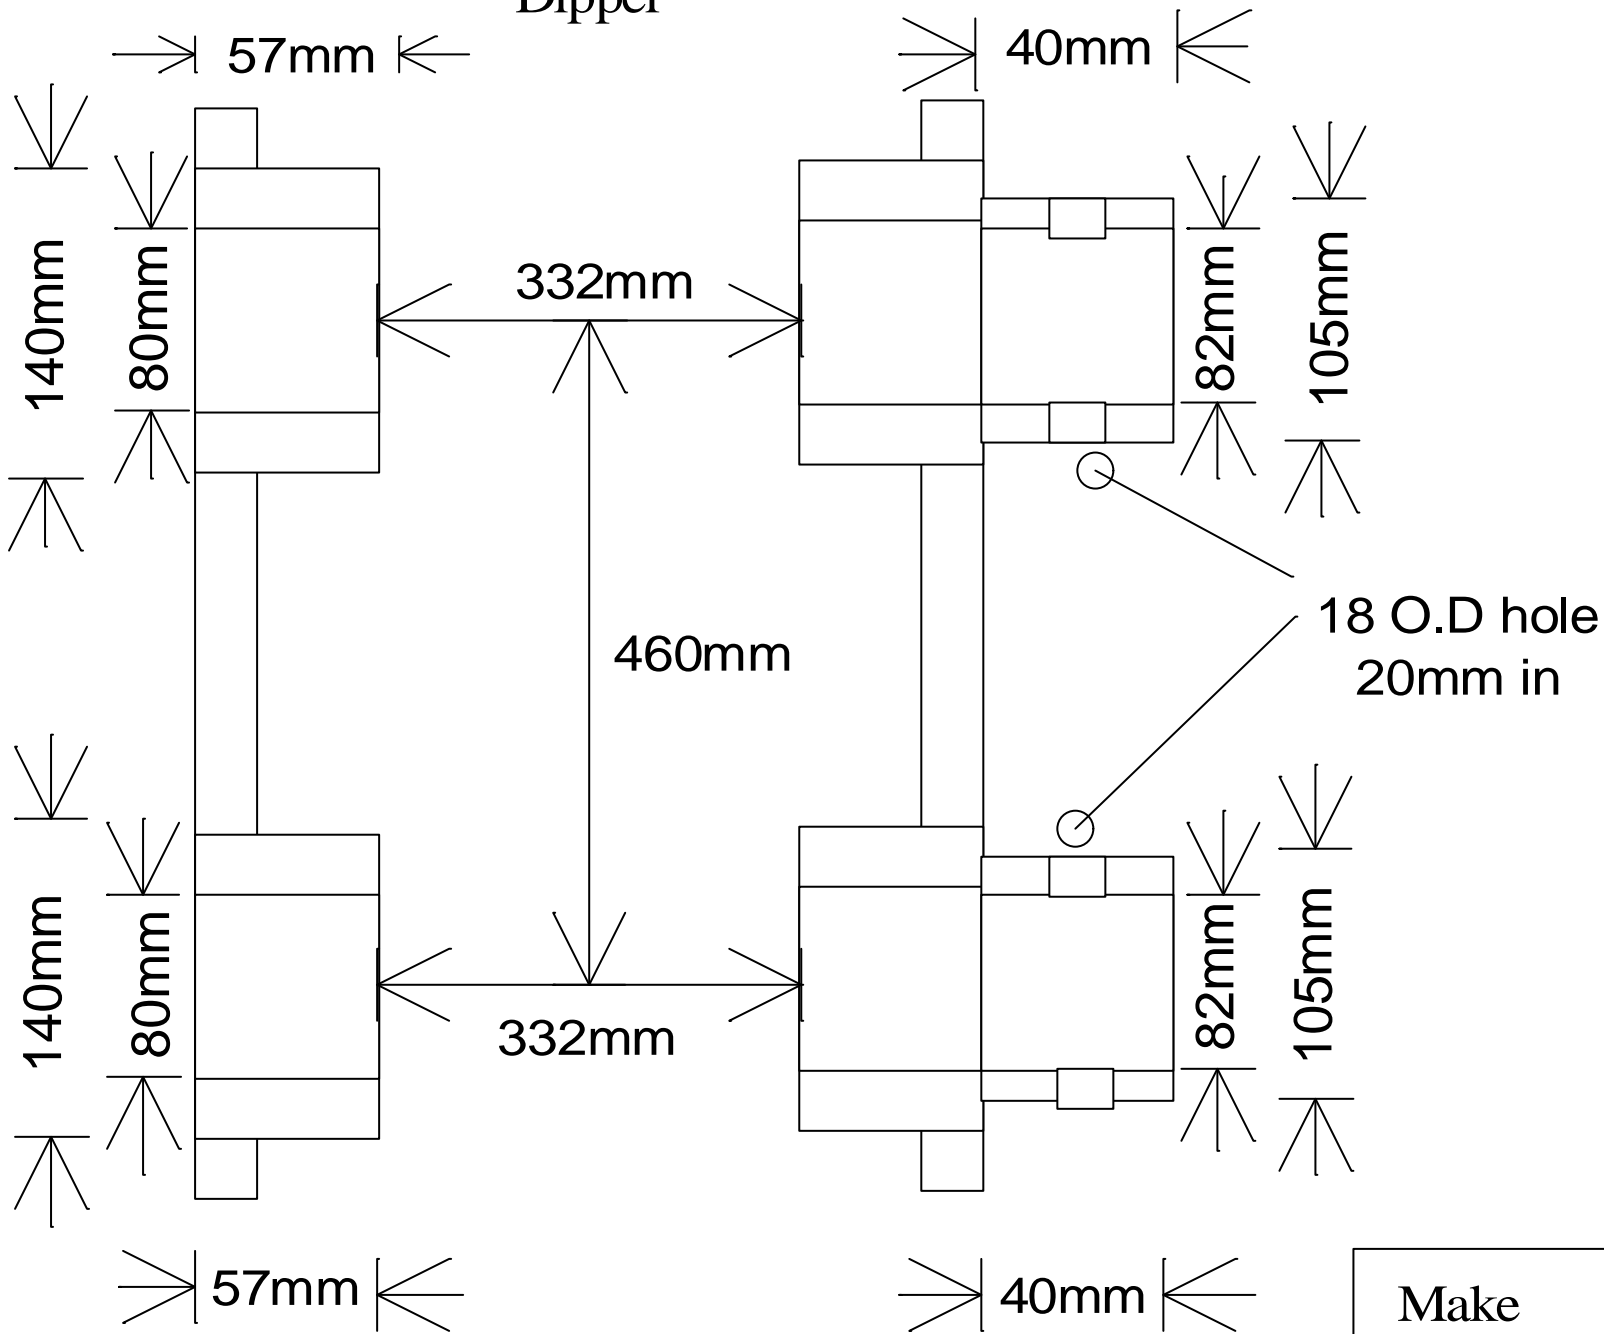

Dipper

Make	Hyundai
Model	R210LC-7