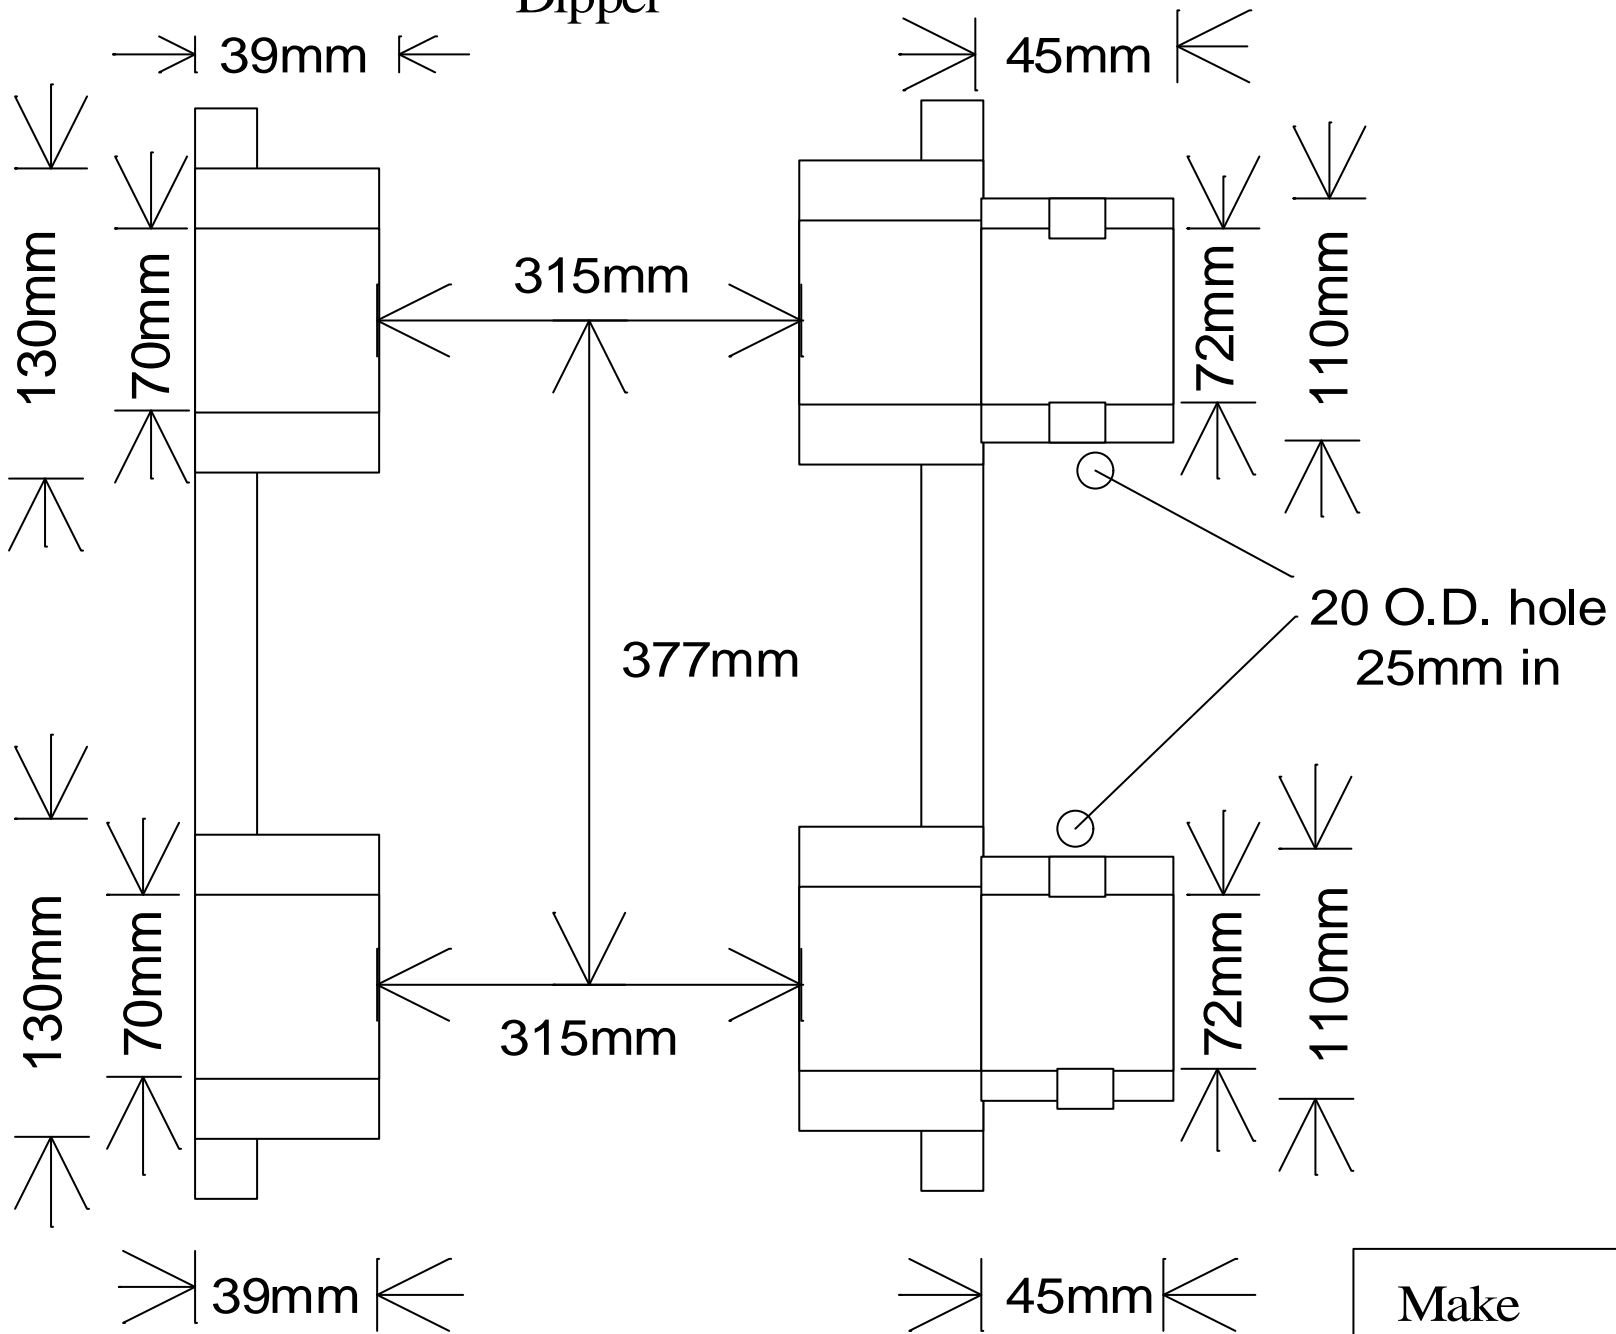

Dipper

Make	Samsung
Model	SE 130 and 150