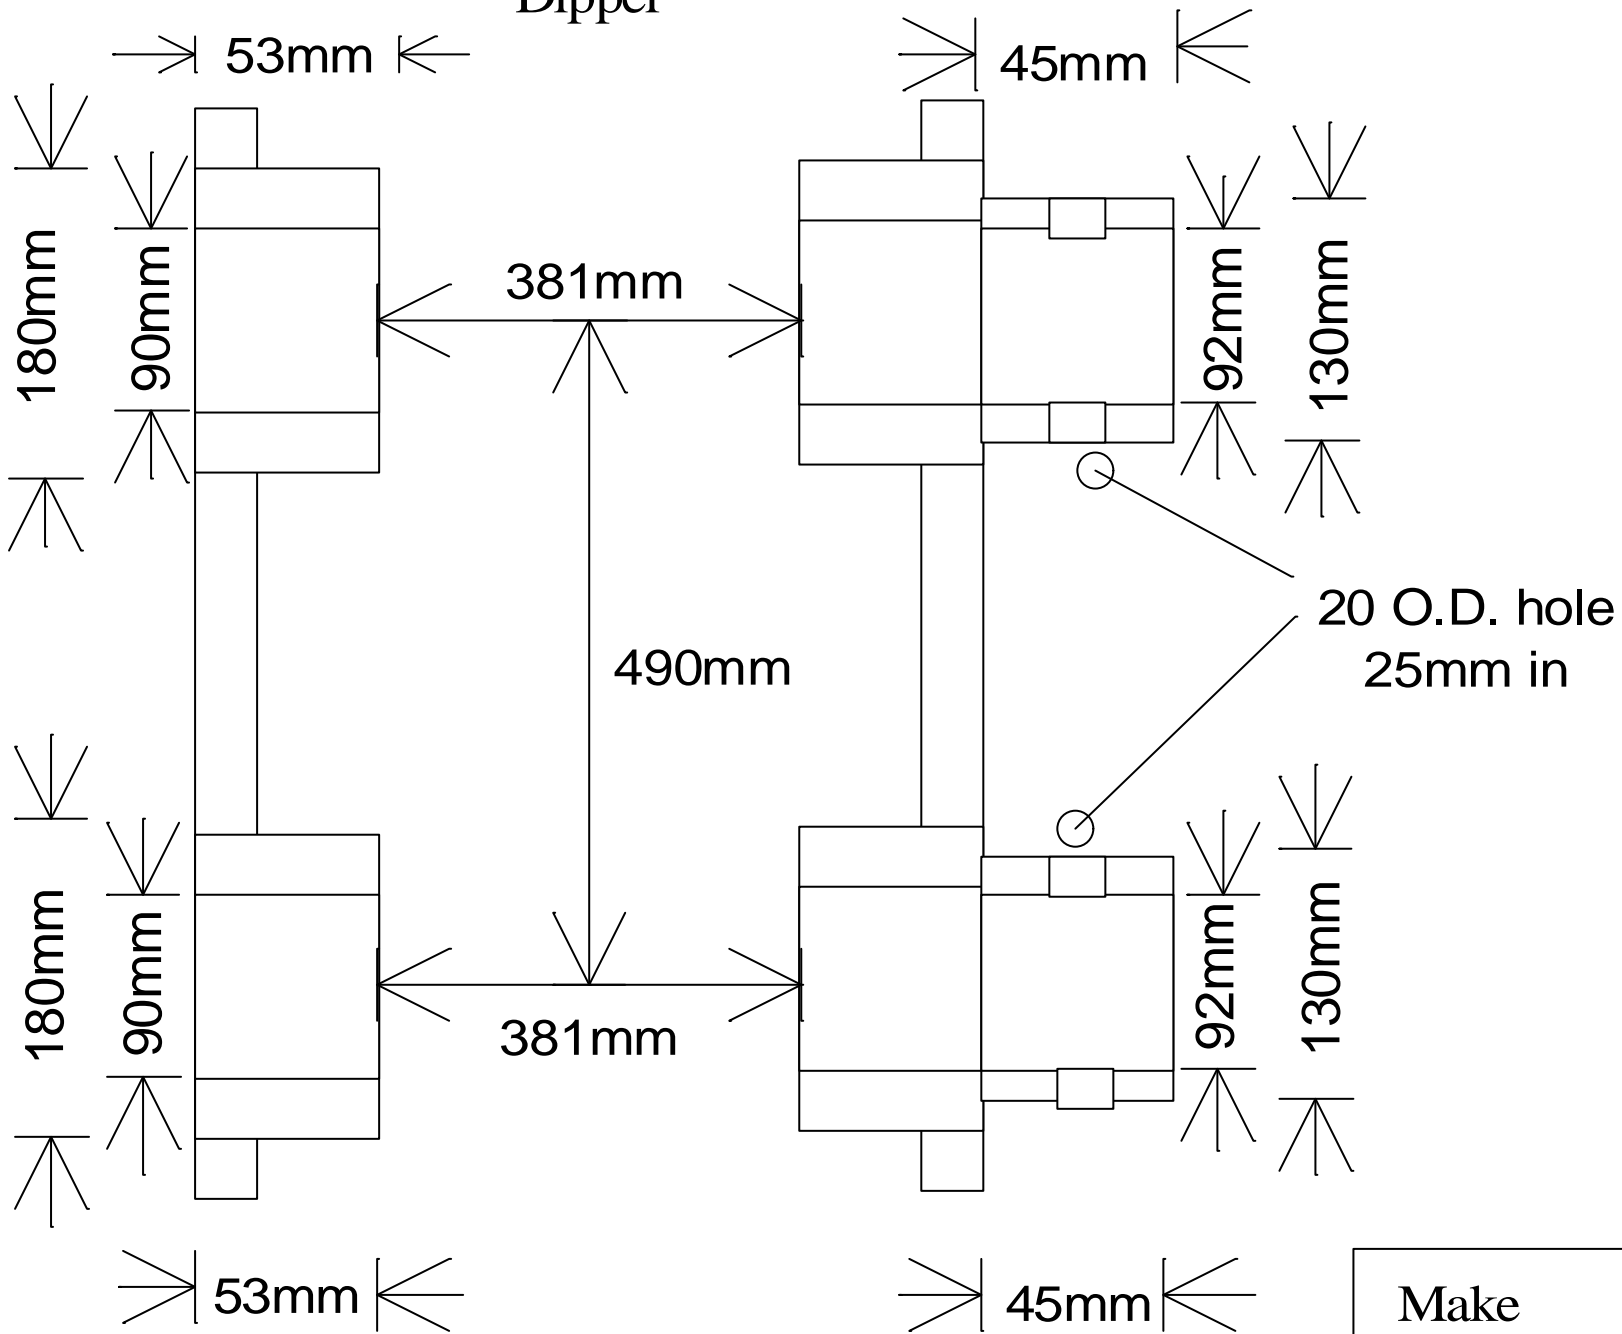

Dipper

Make	Samsung
Model	SE 240 LC