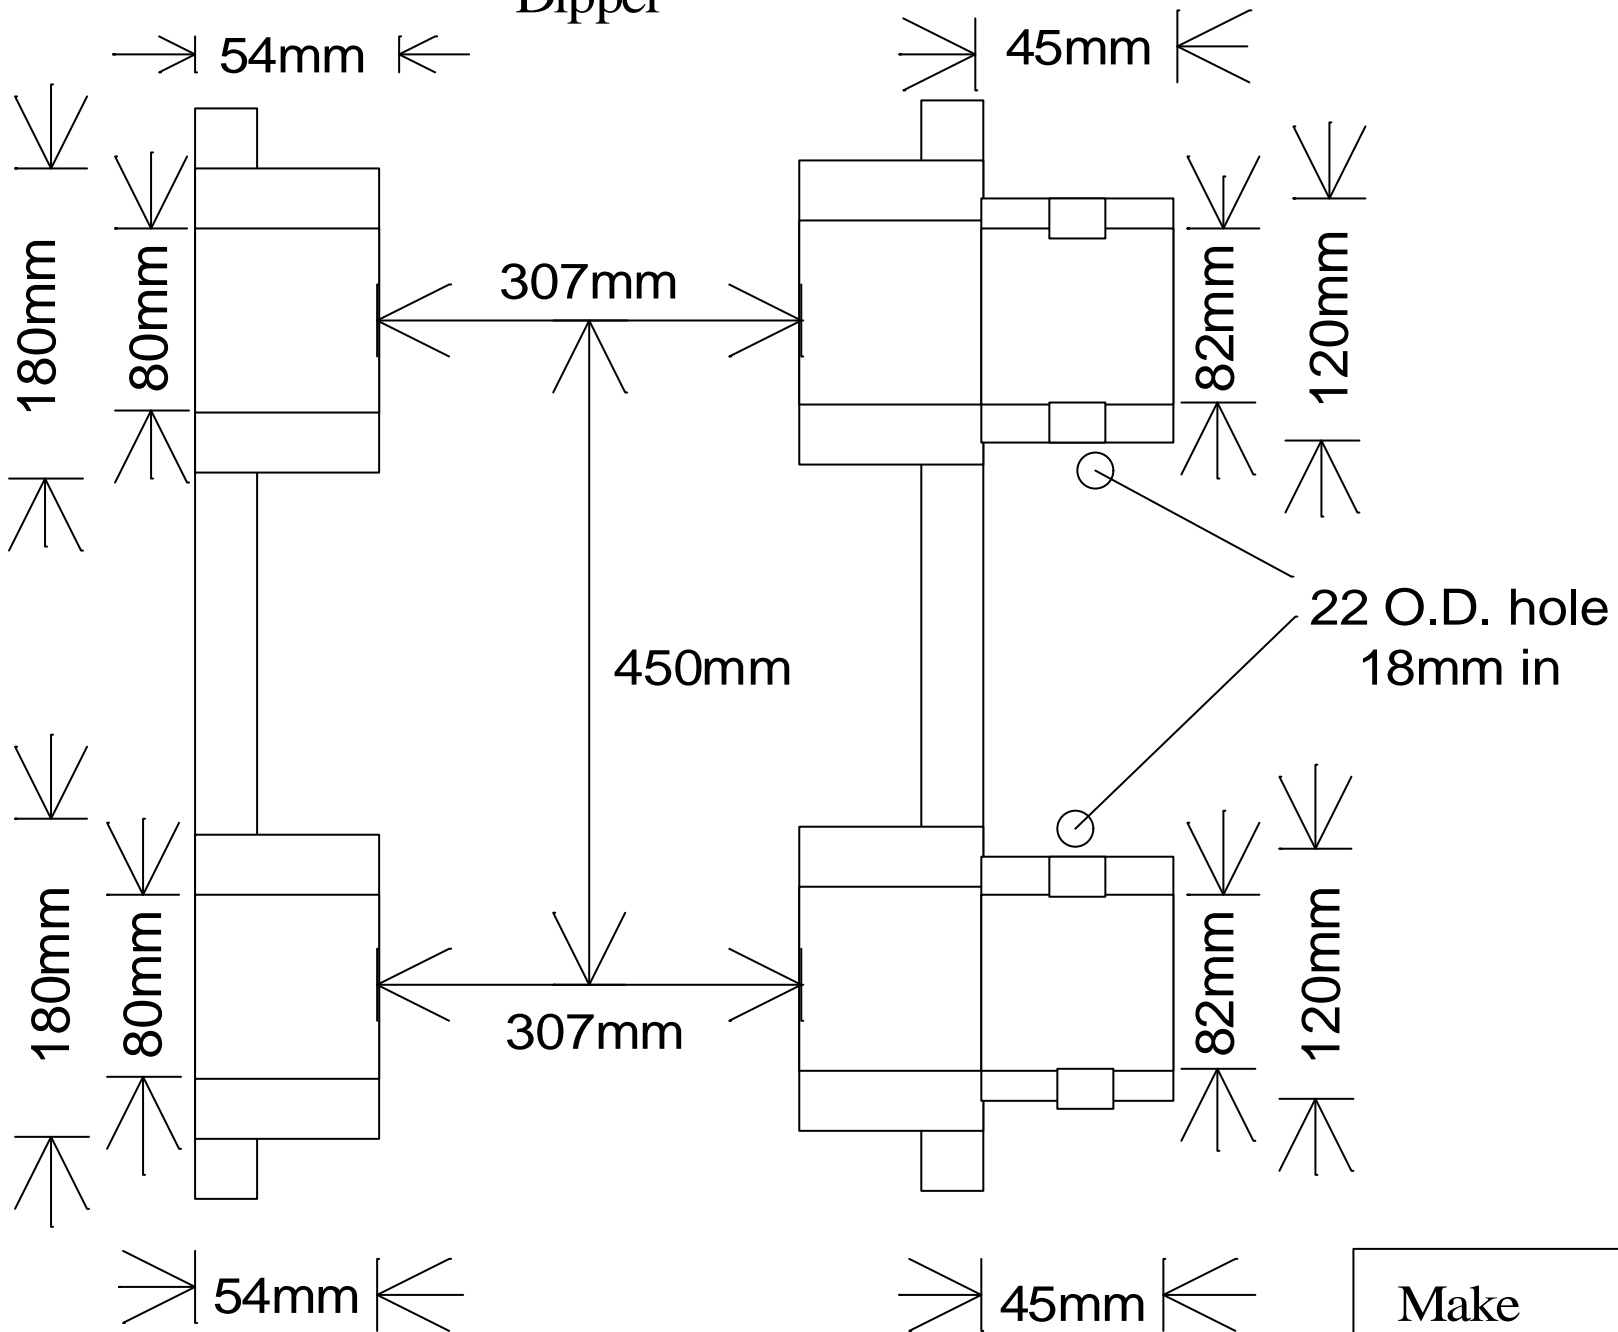

Dipper

Make	Sumitomo
Model	SH200