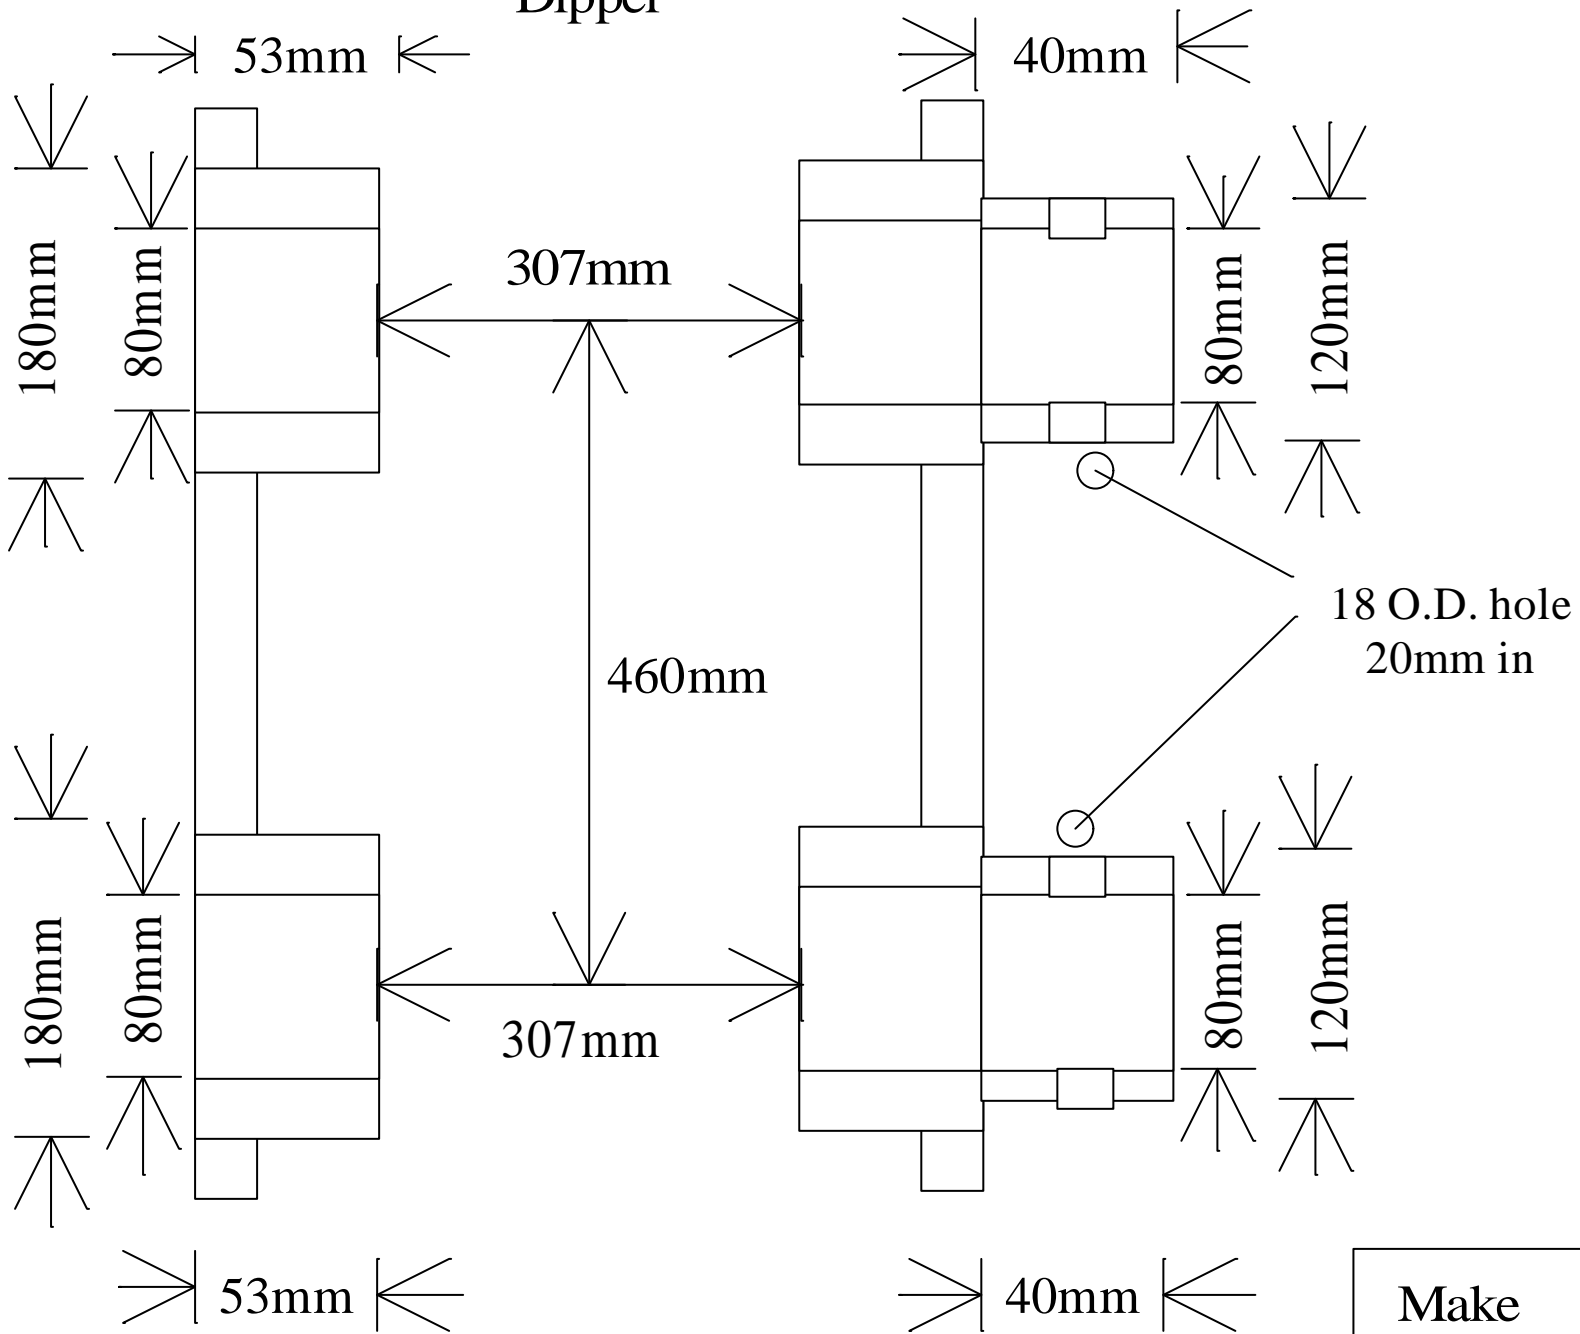

Dipper

Make	Daewoo
Model	Solar 200W-3