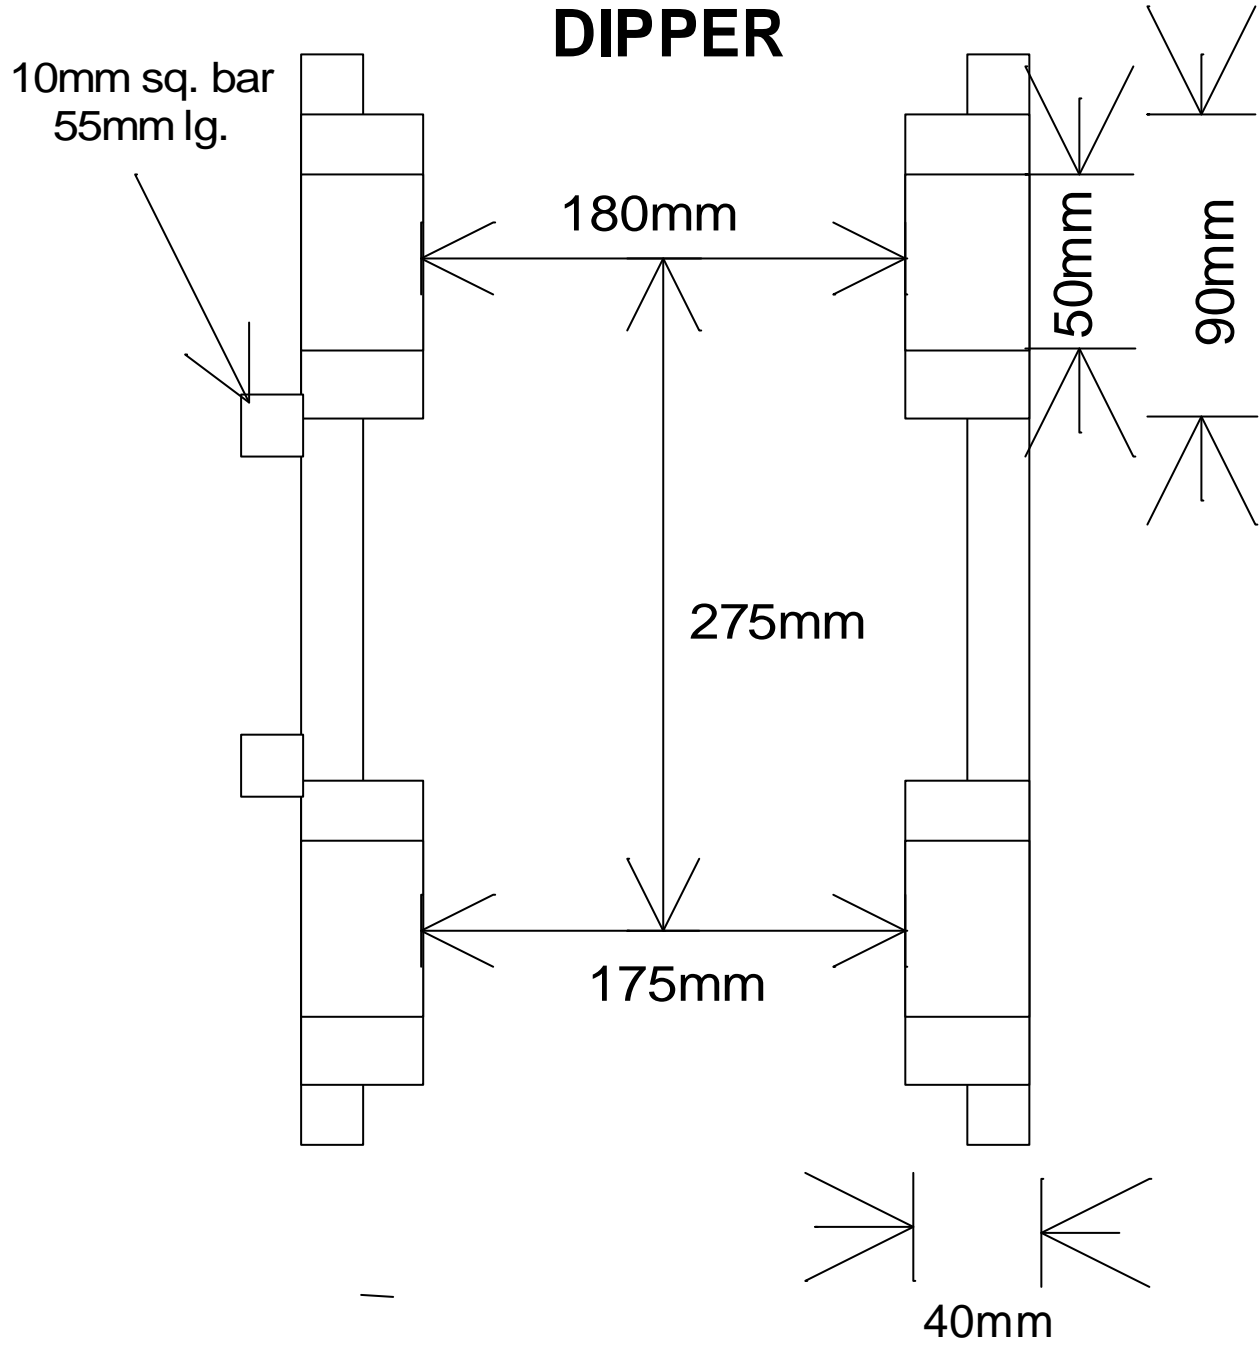

# DIPPER

Make	Bobcat
Model	X442