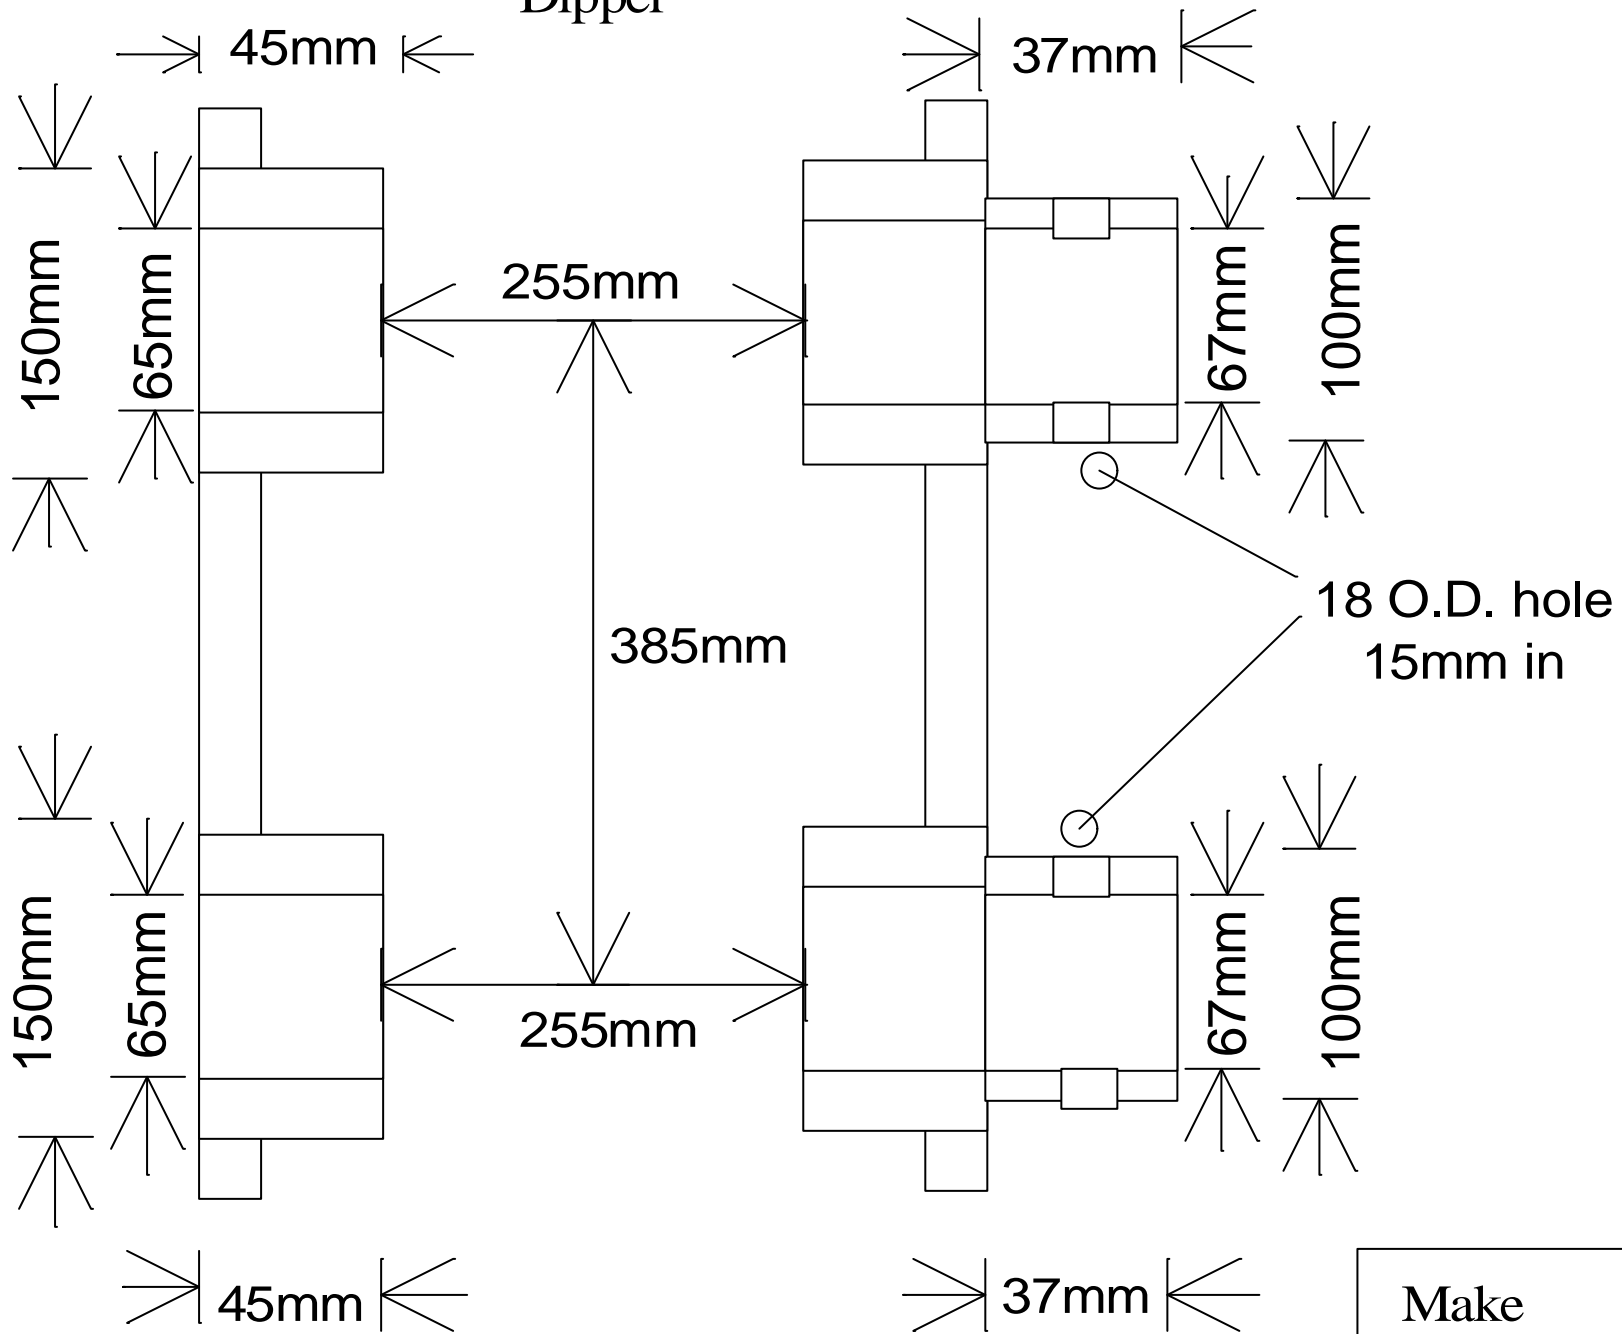

Dipper

Make	Case
Model	CX130/135