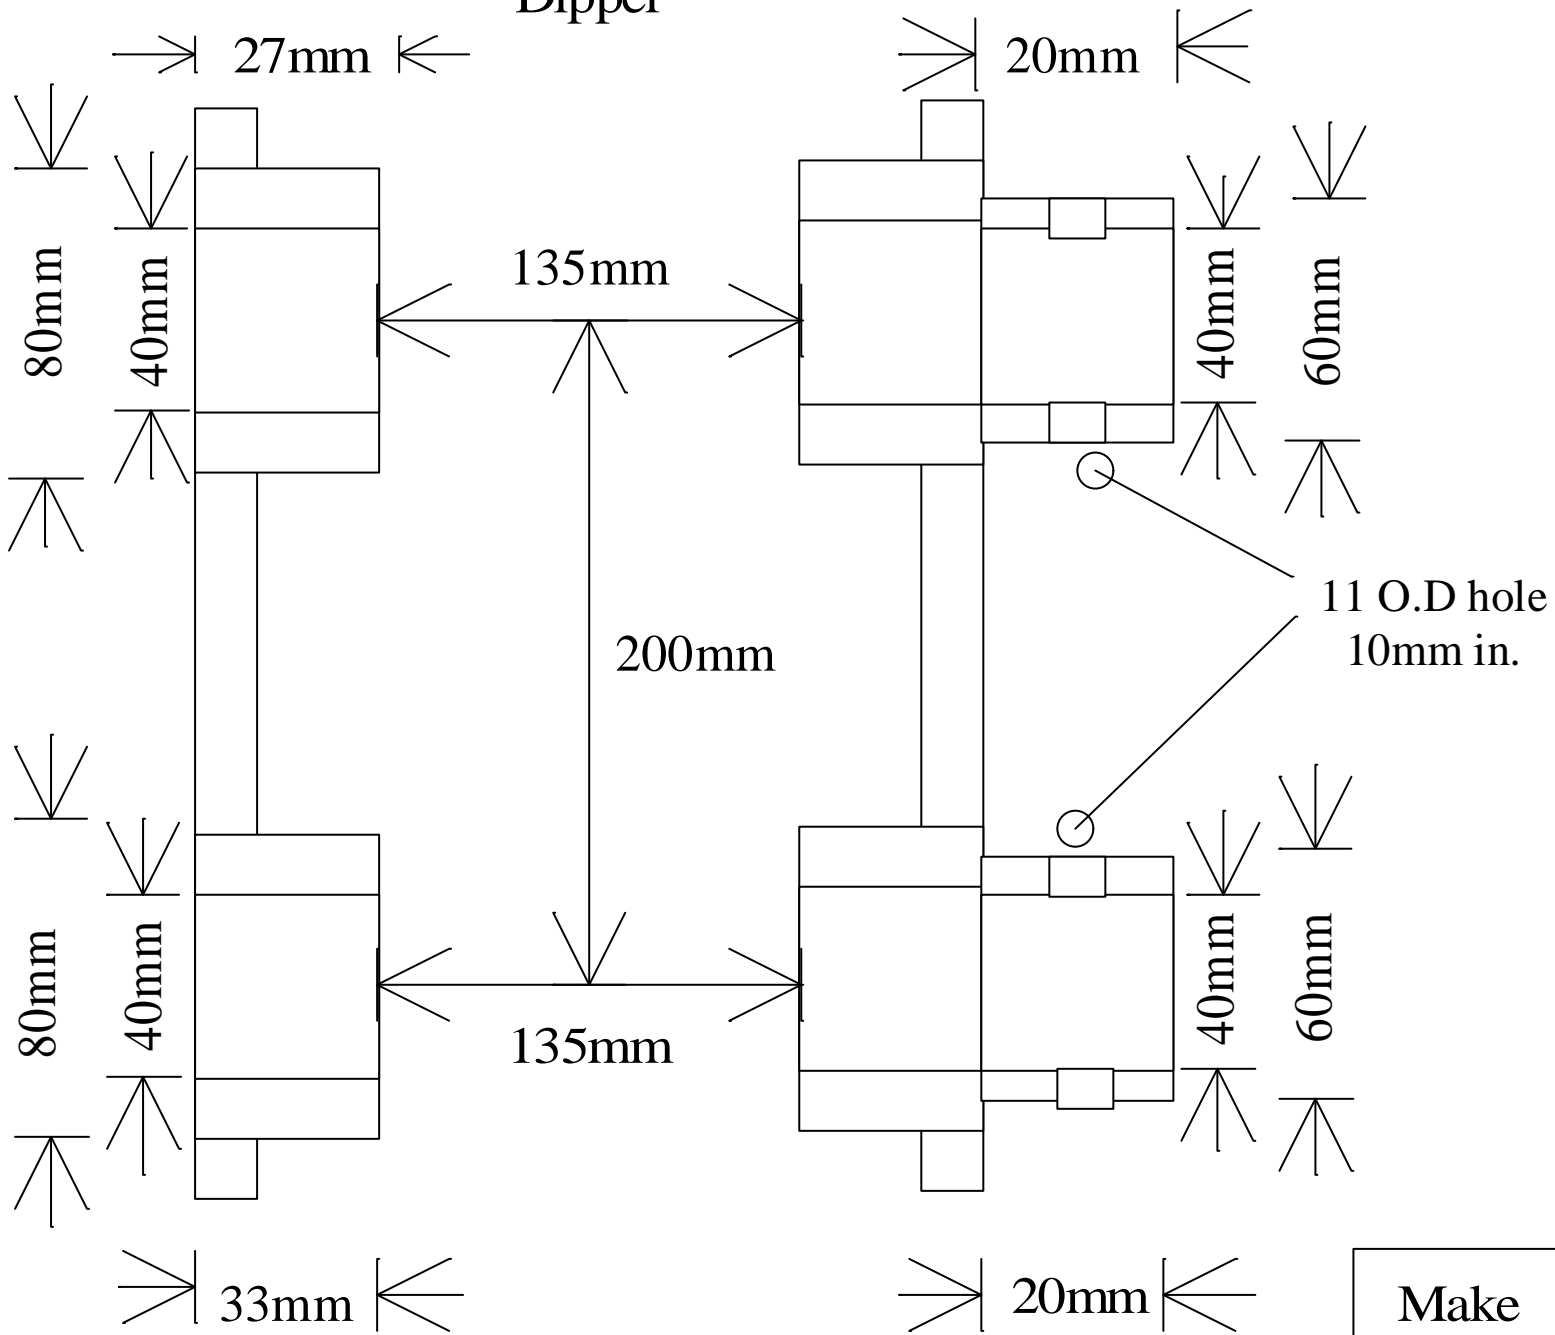

Dipper

Make	Daewoo
Model	Solar 035