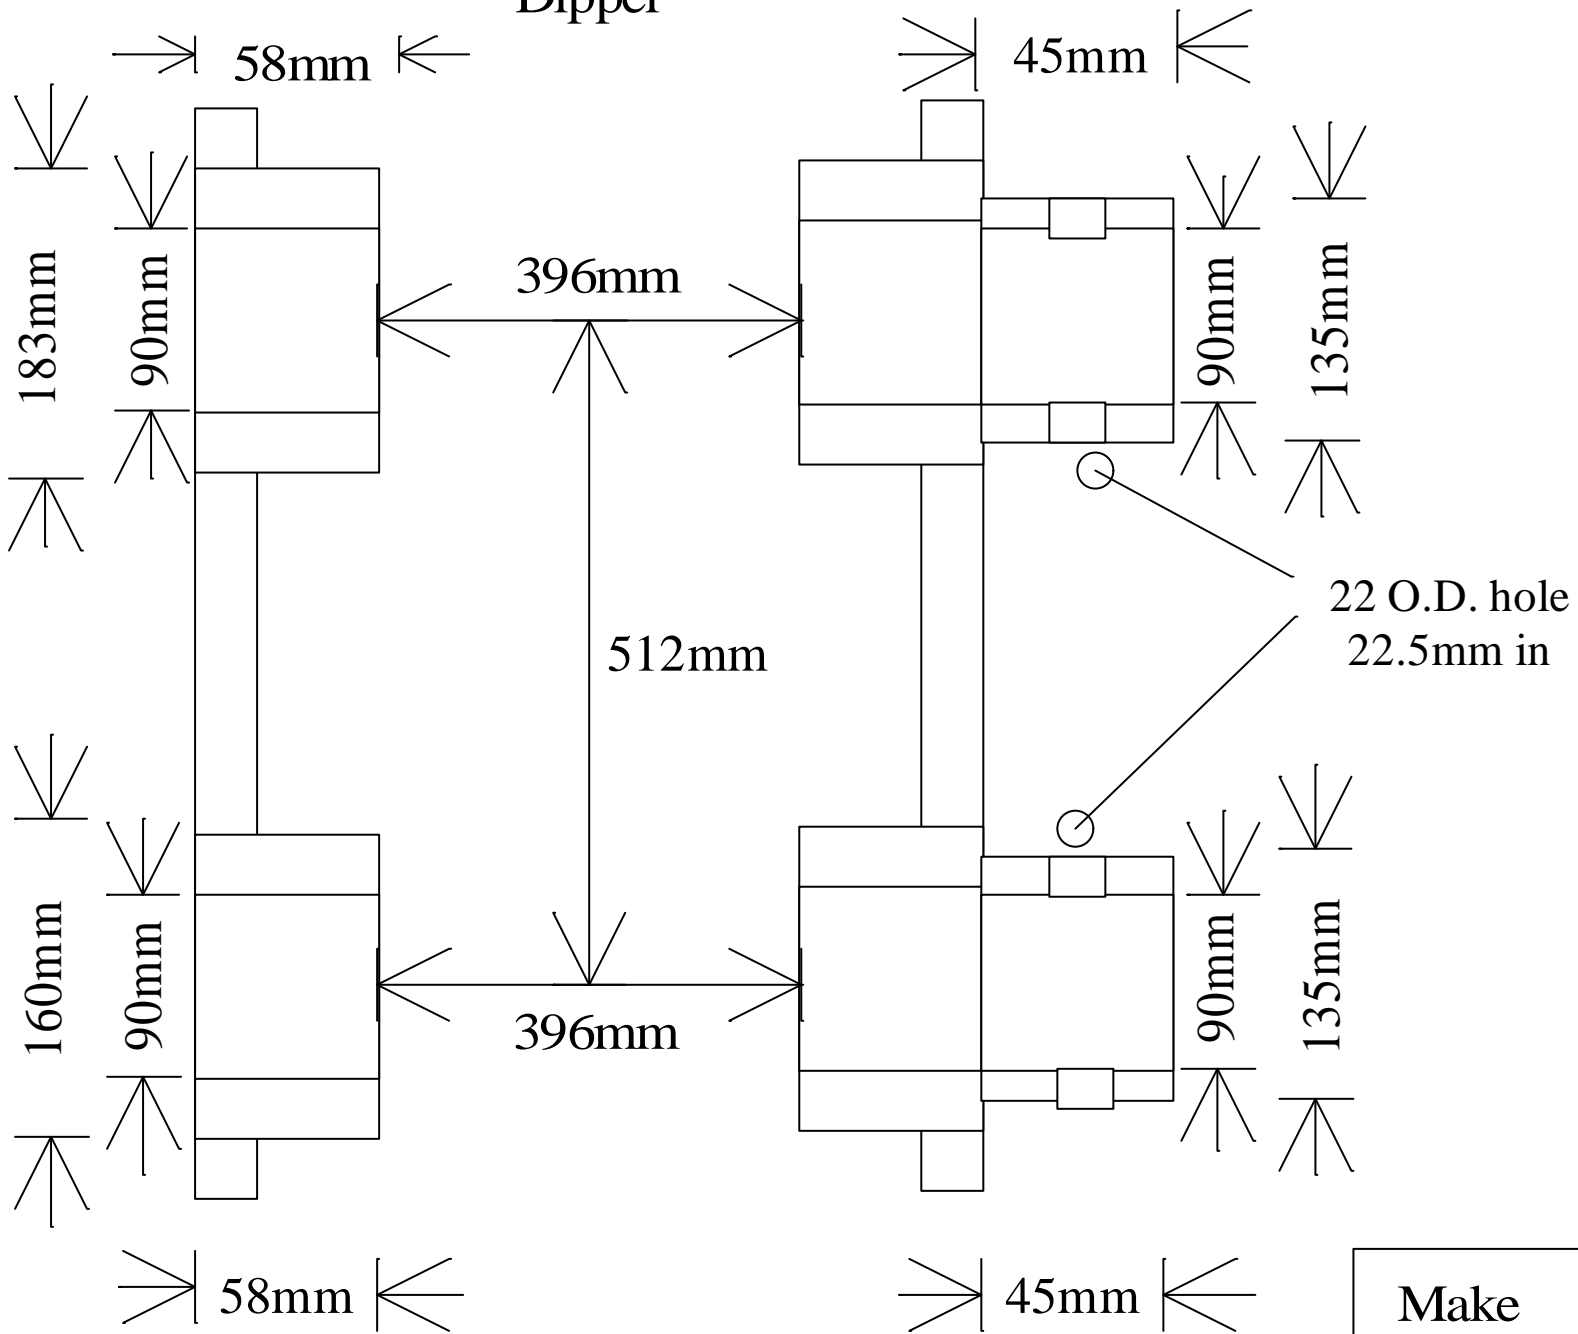

# Dipper

Make	Daewoo
Model	Solar 290LC-V