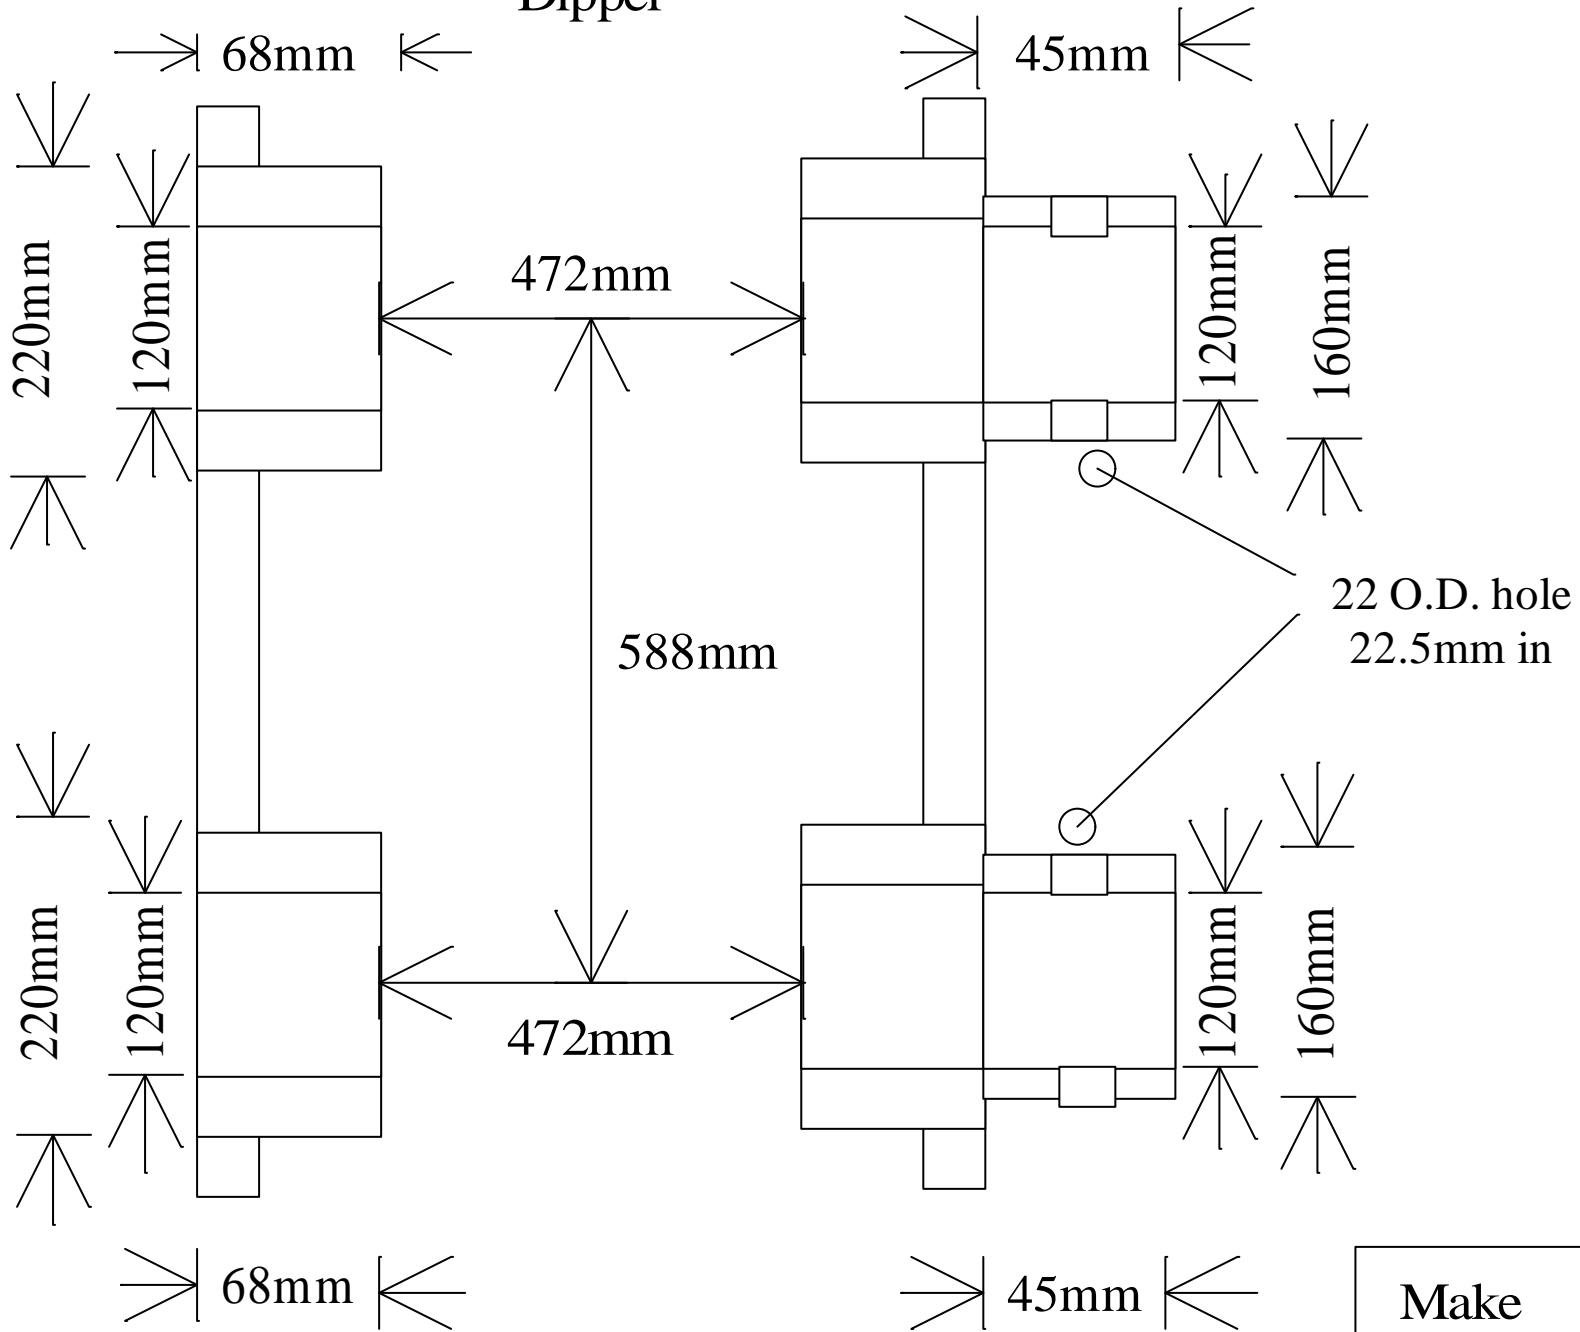

Dipper

Make	Daewoo
Model	Solar 450LC-V