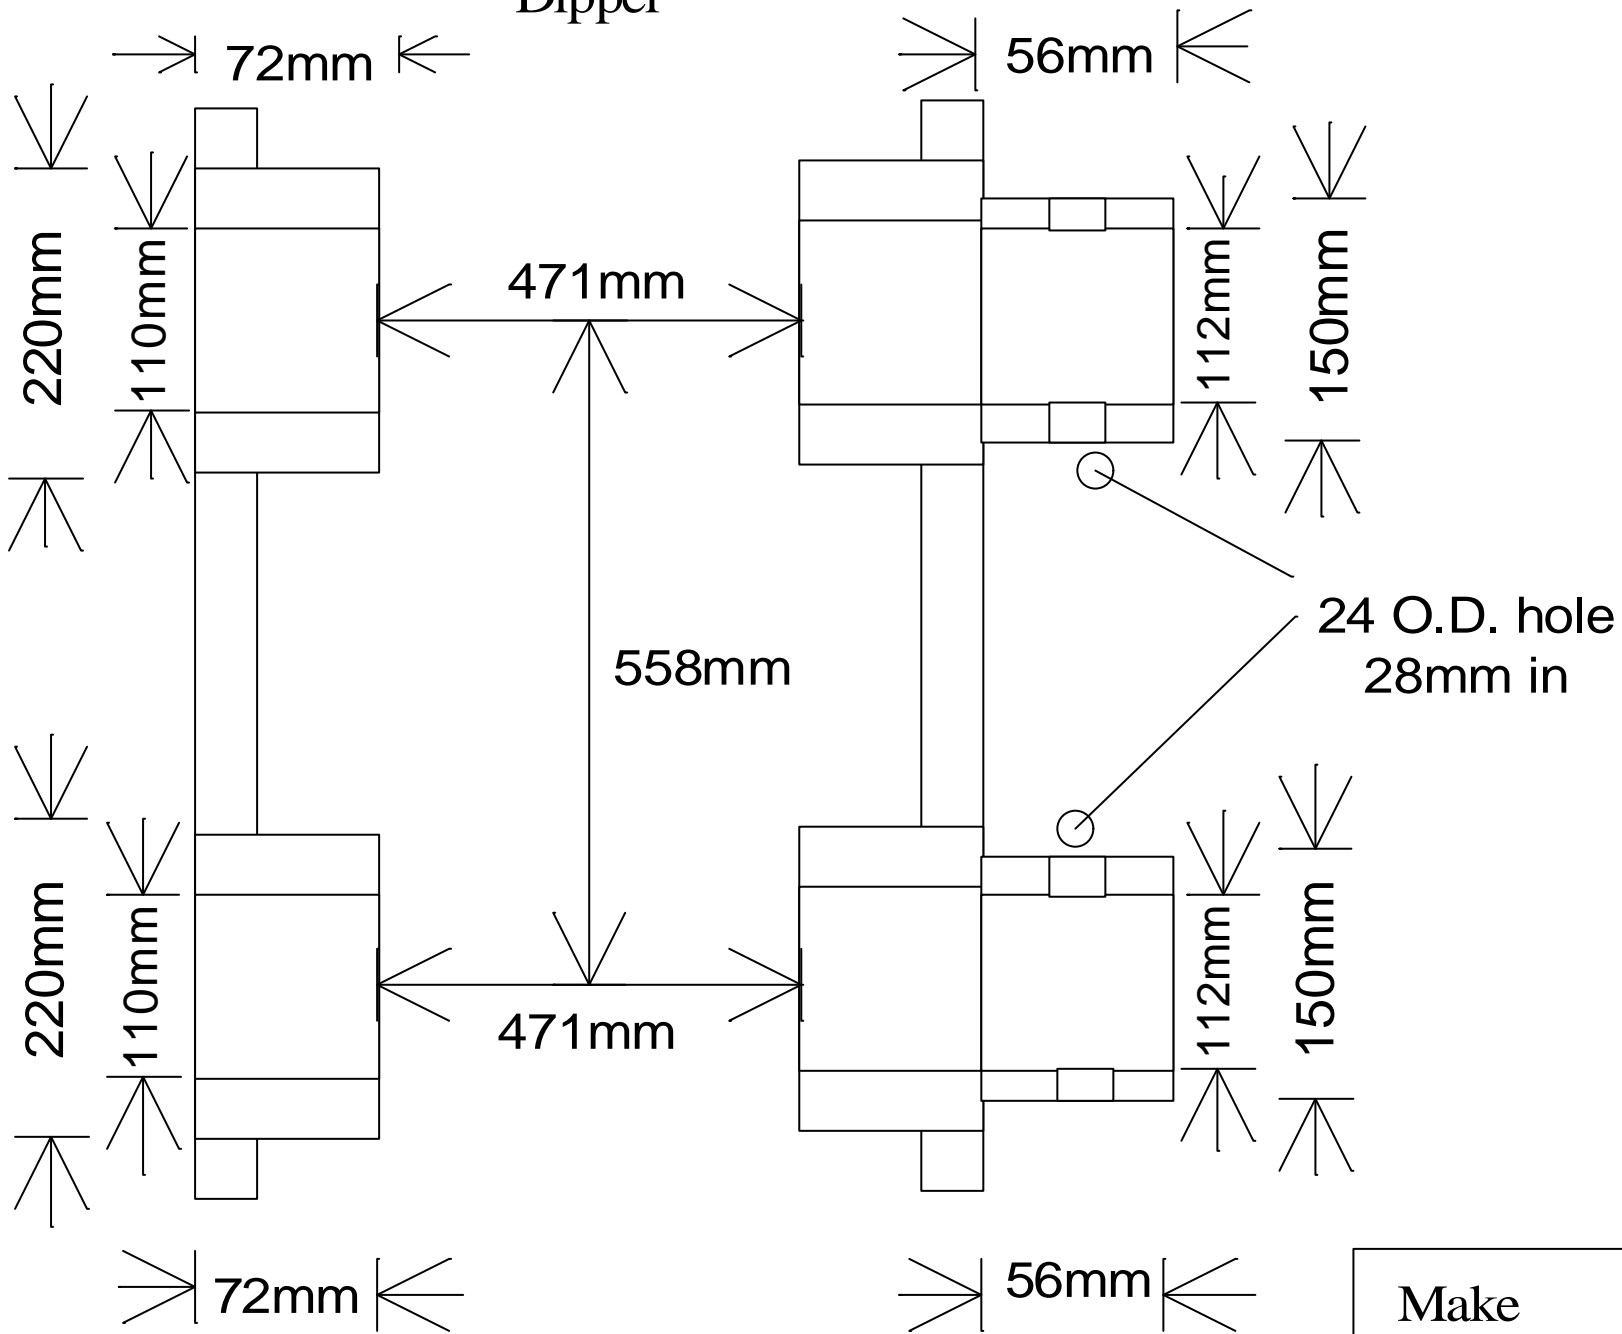

# Dipper

Make	Hitachi
Model	EX 550 and 600 long arm