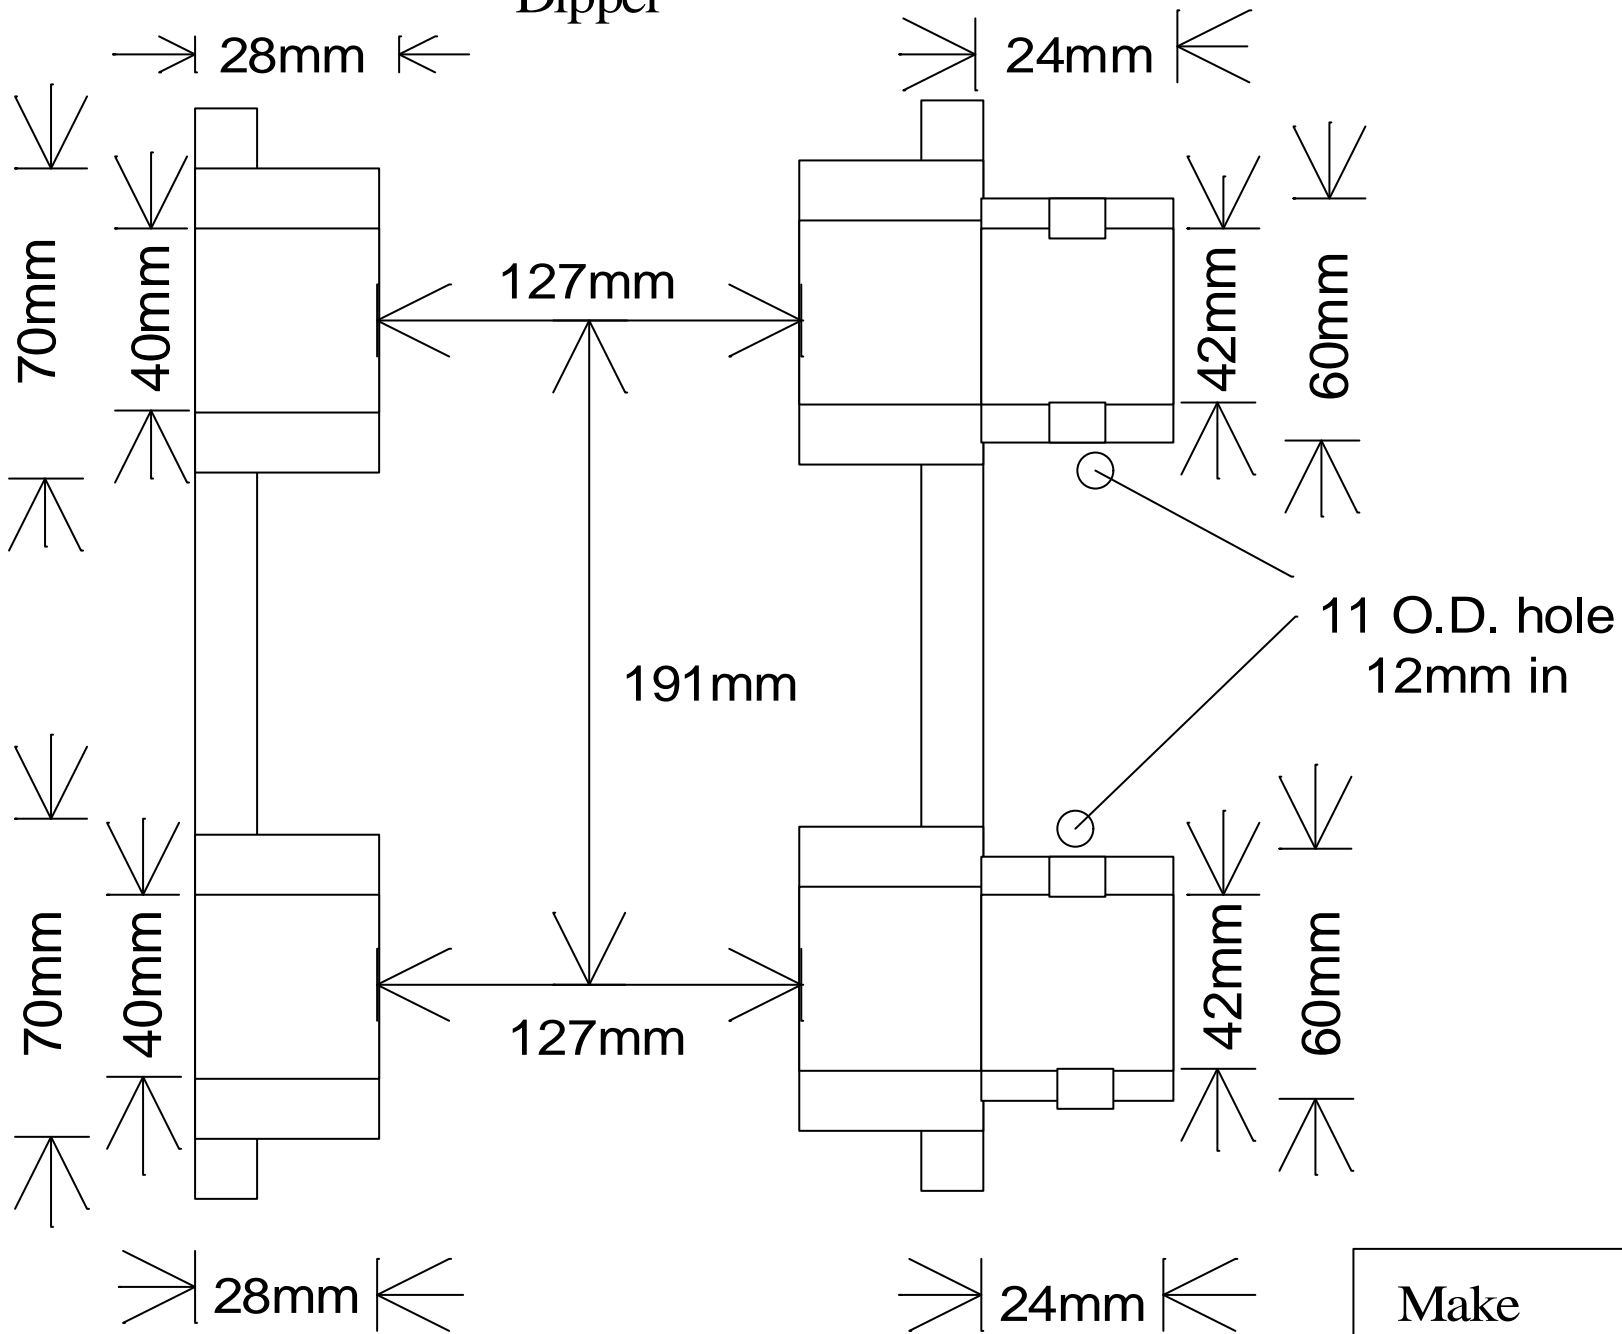

Dipper

Make	Kobelco
Model	SK 032