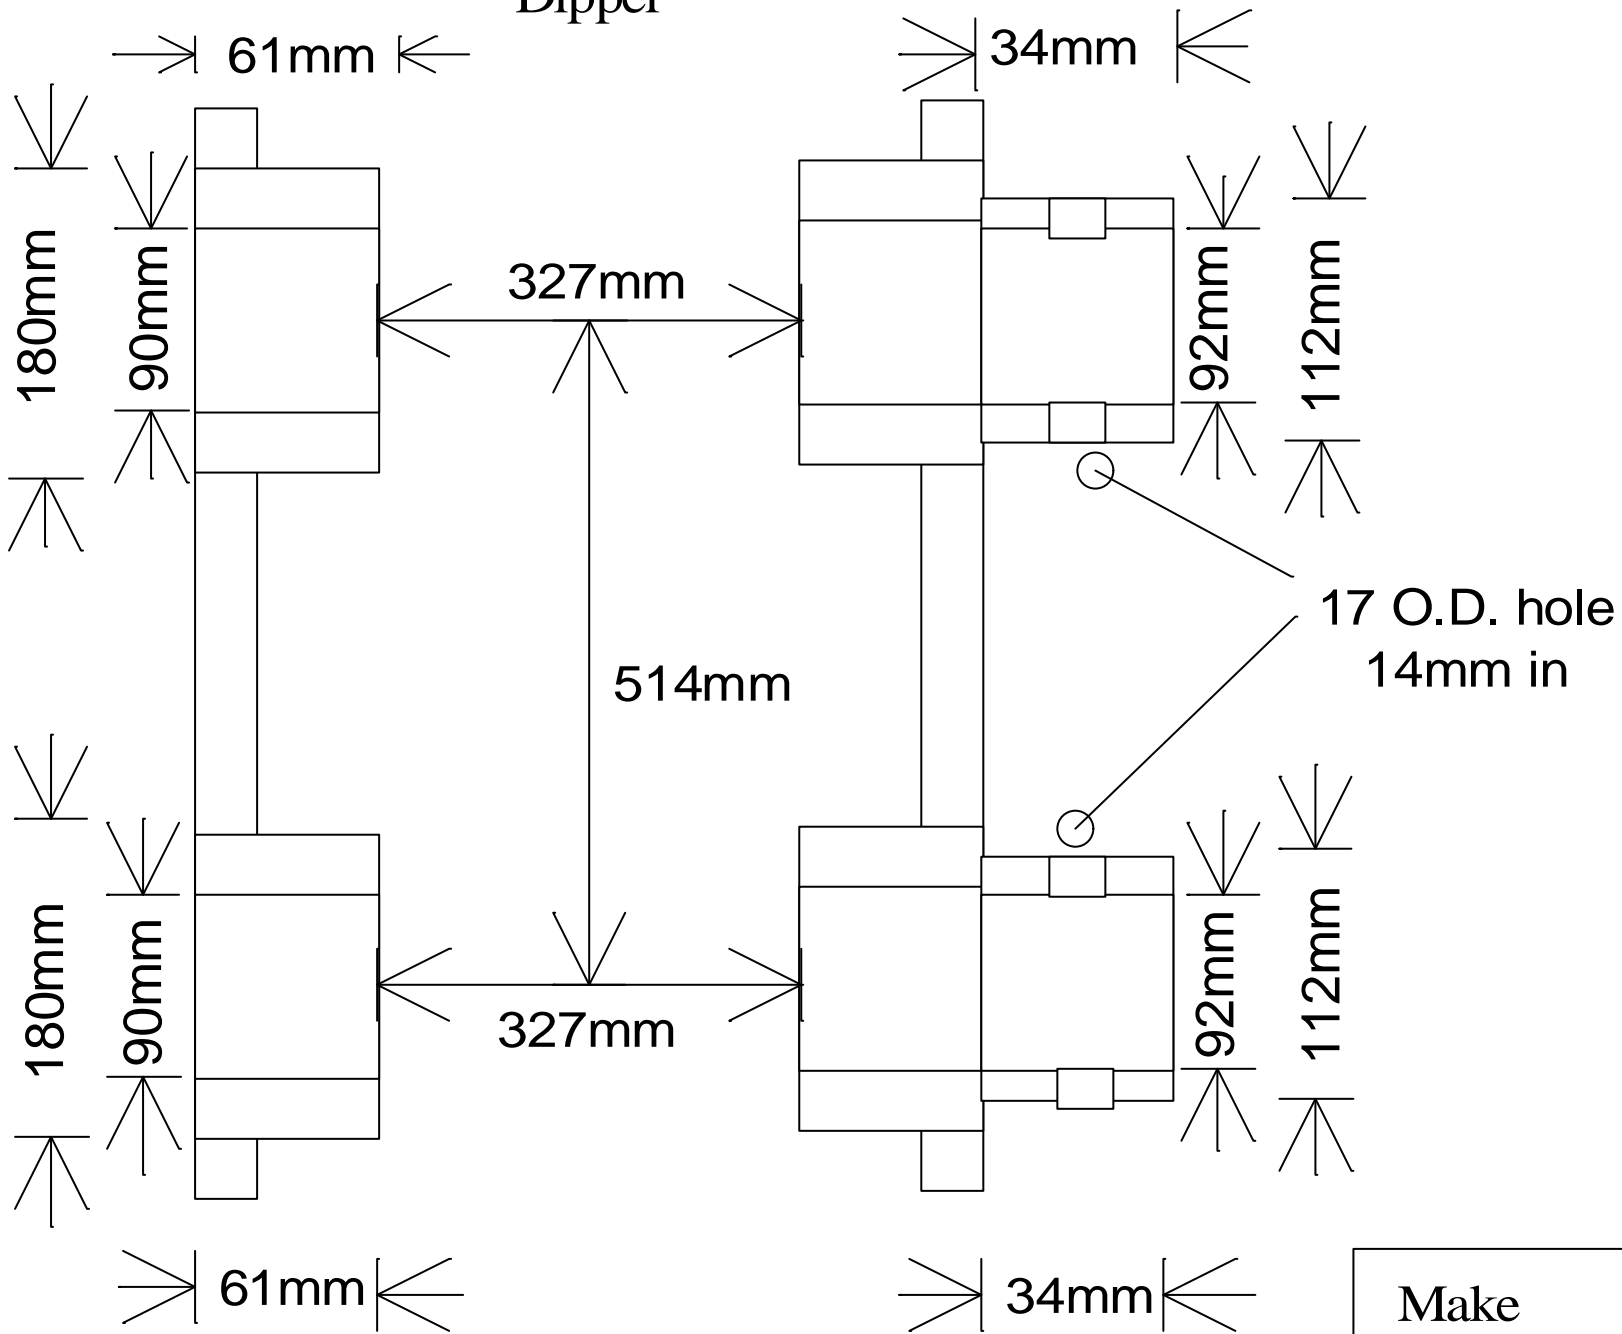

Dipper

Make	Kobelco
Model	SK 220