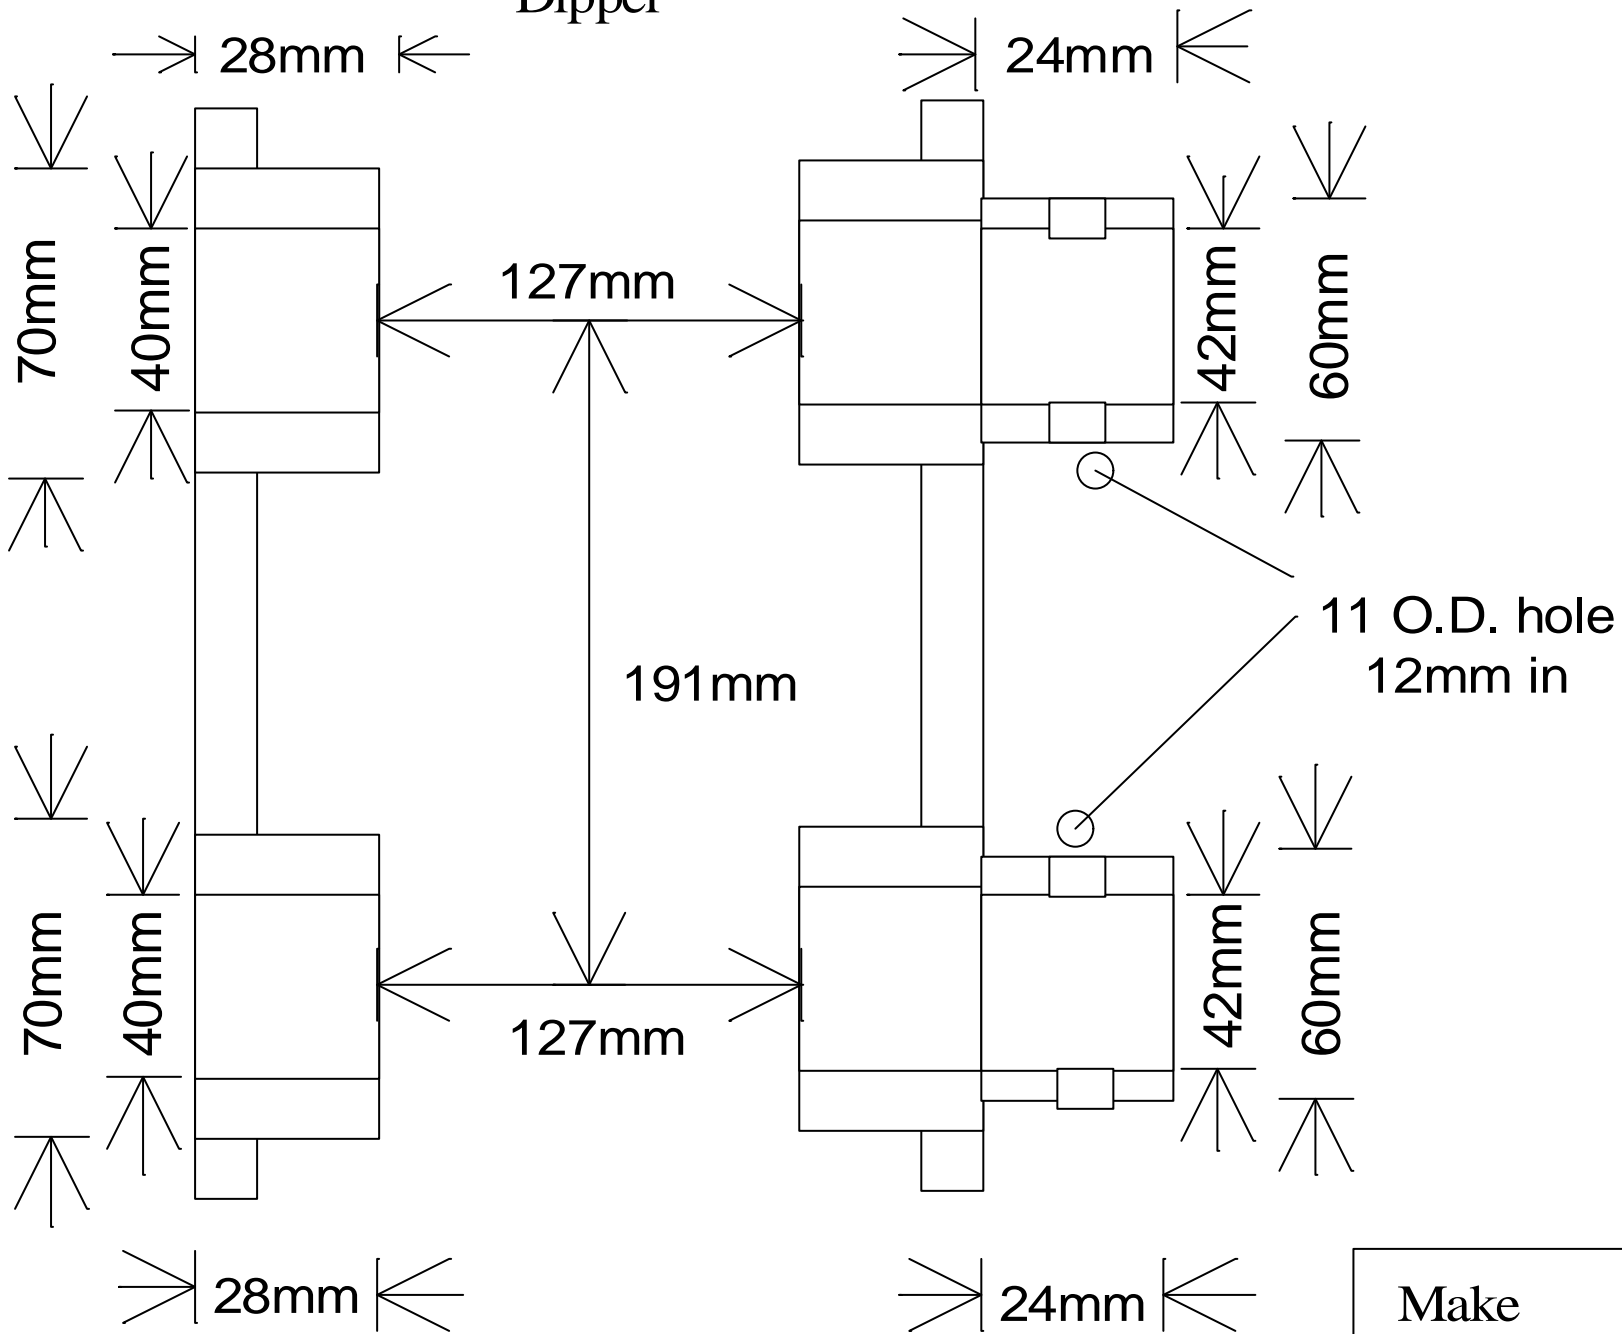

Dipper

Make	Kobelco
Model	SK35SR