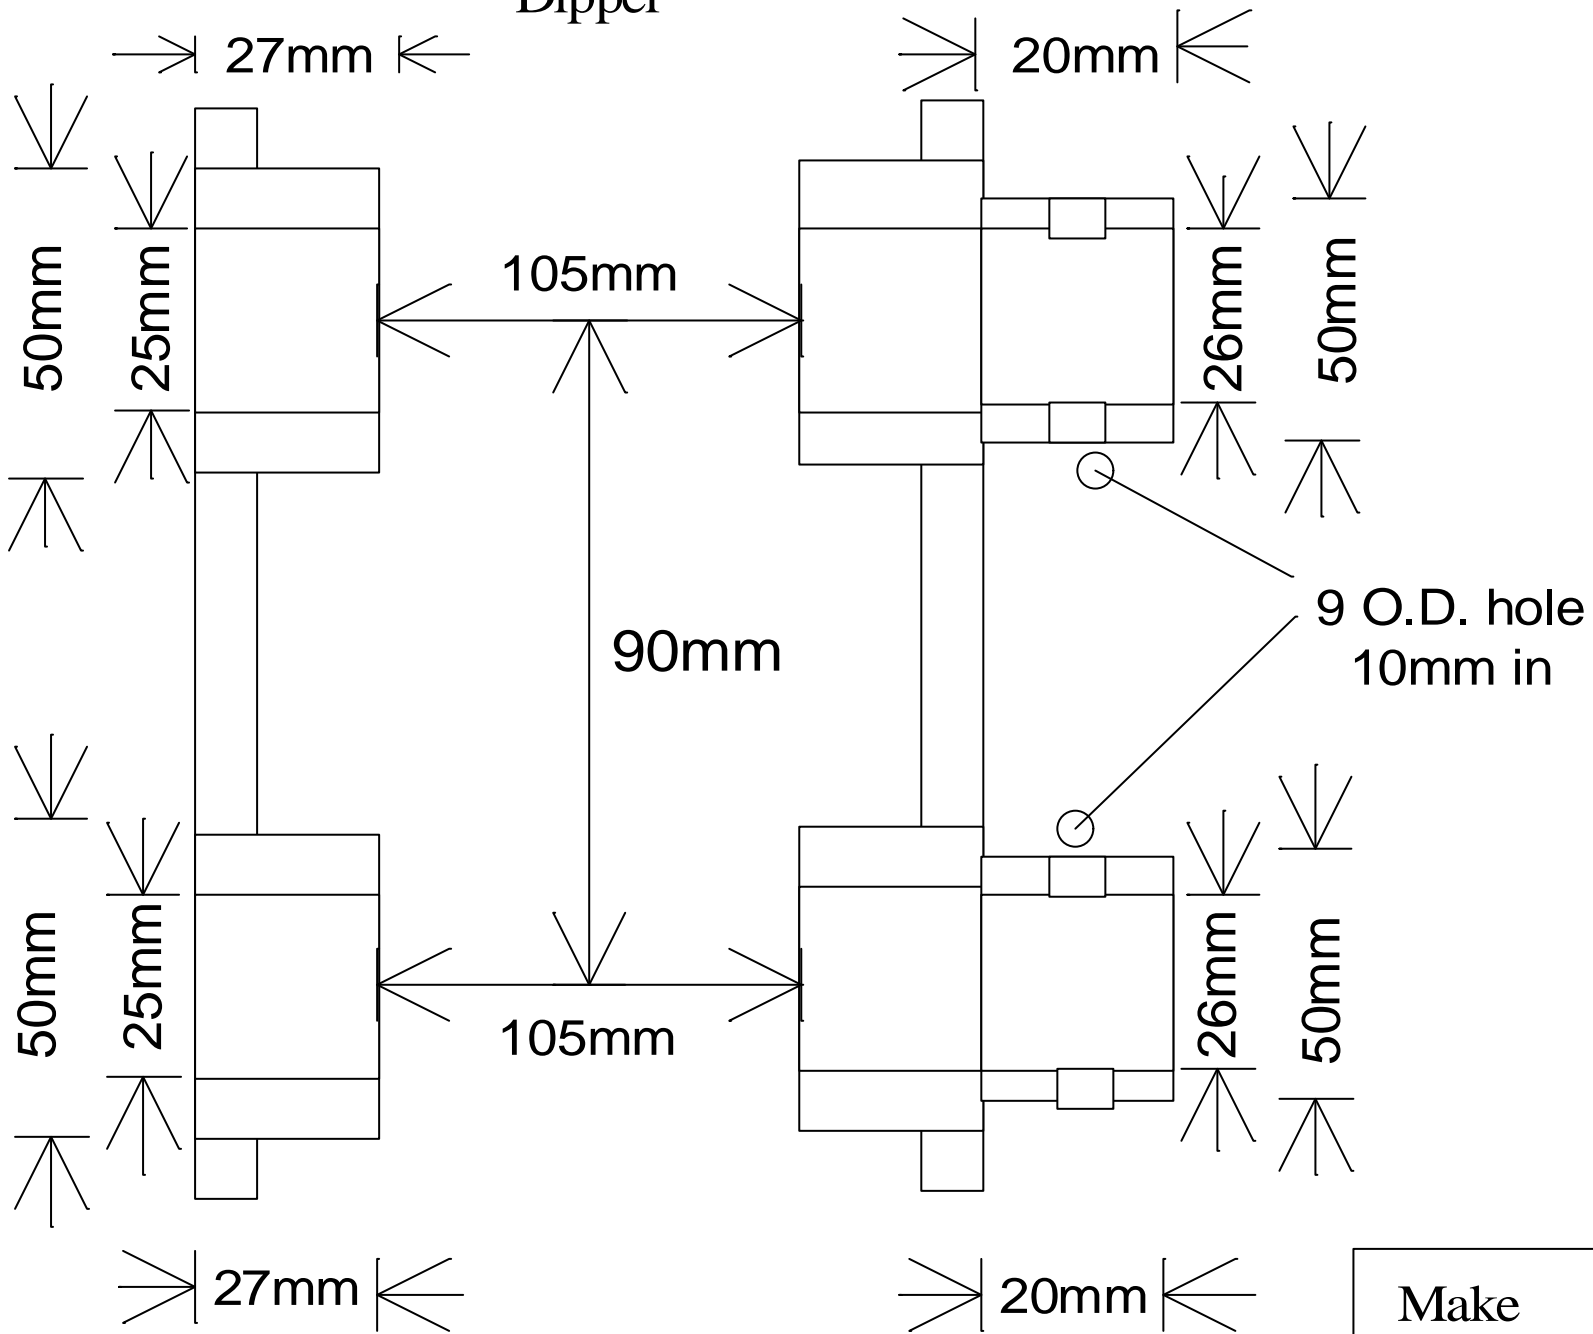

Dipper

Make	Kobelco
Model	SK 007