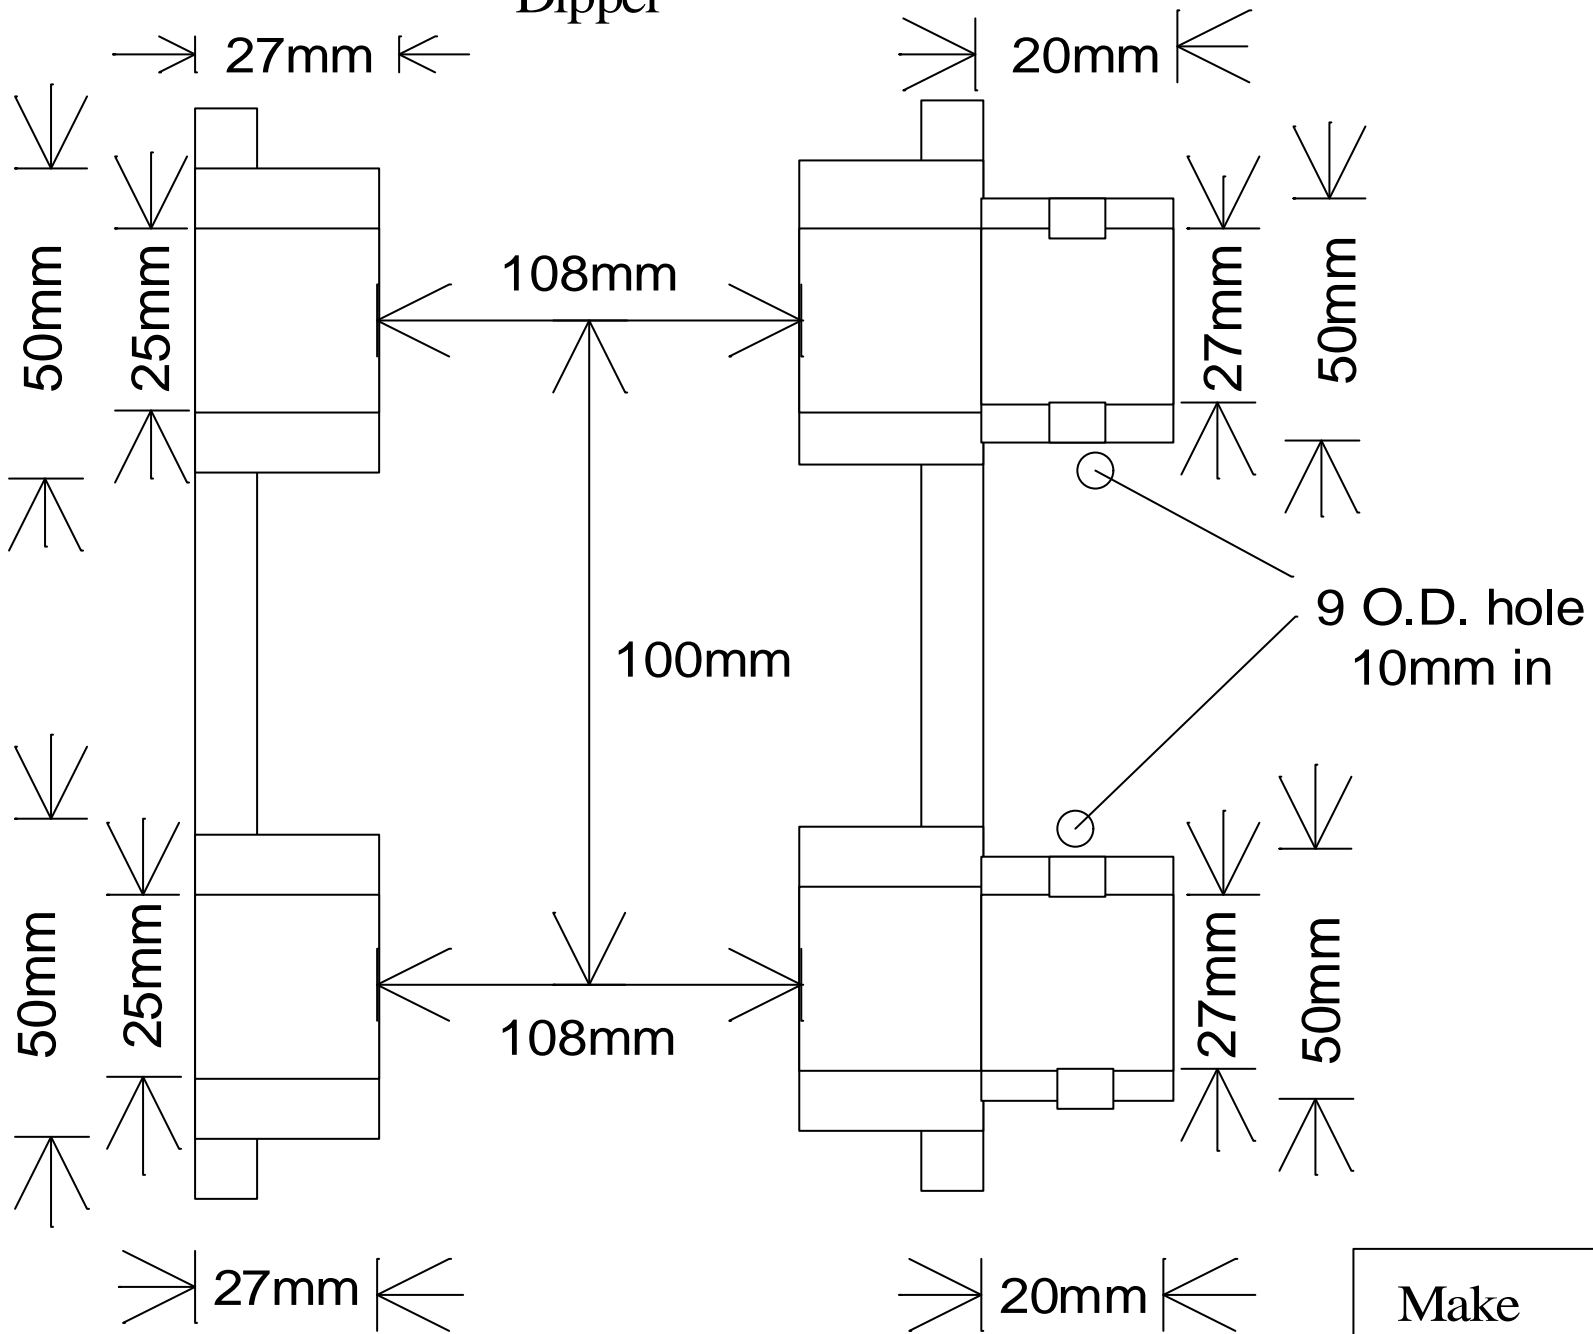

Dipper

Make	Kobelco
Model	SK 09SR