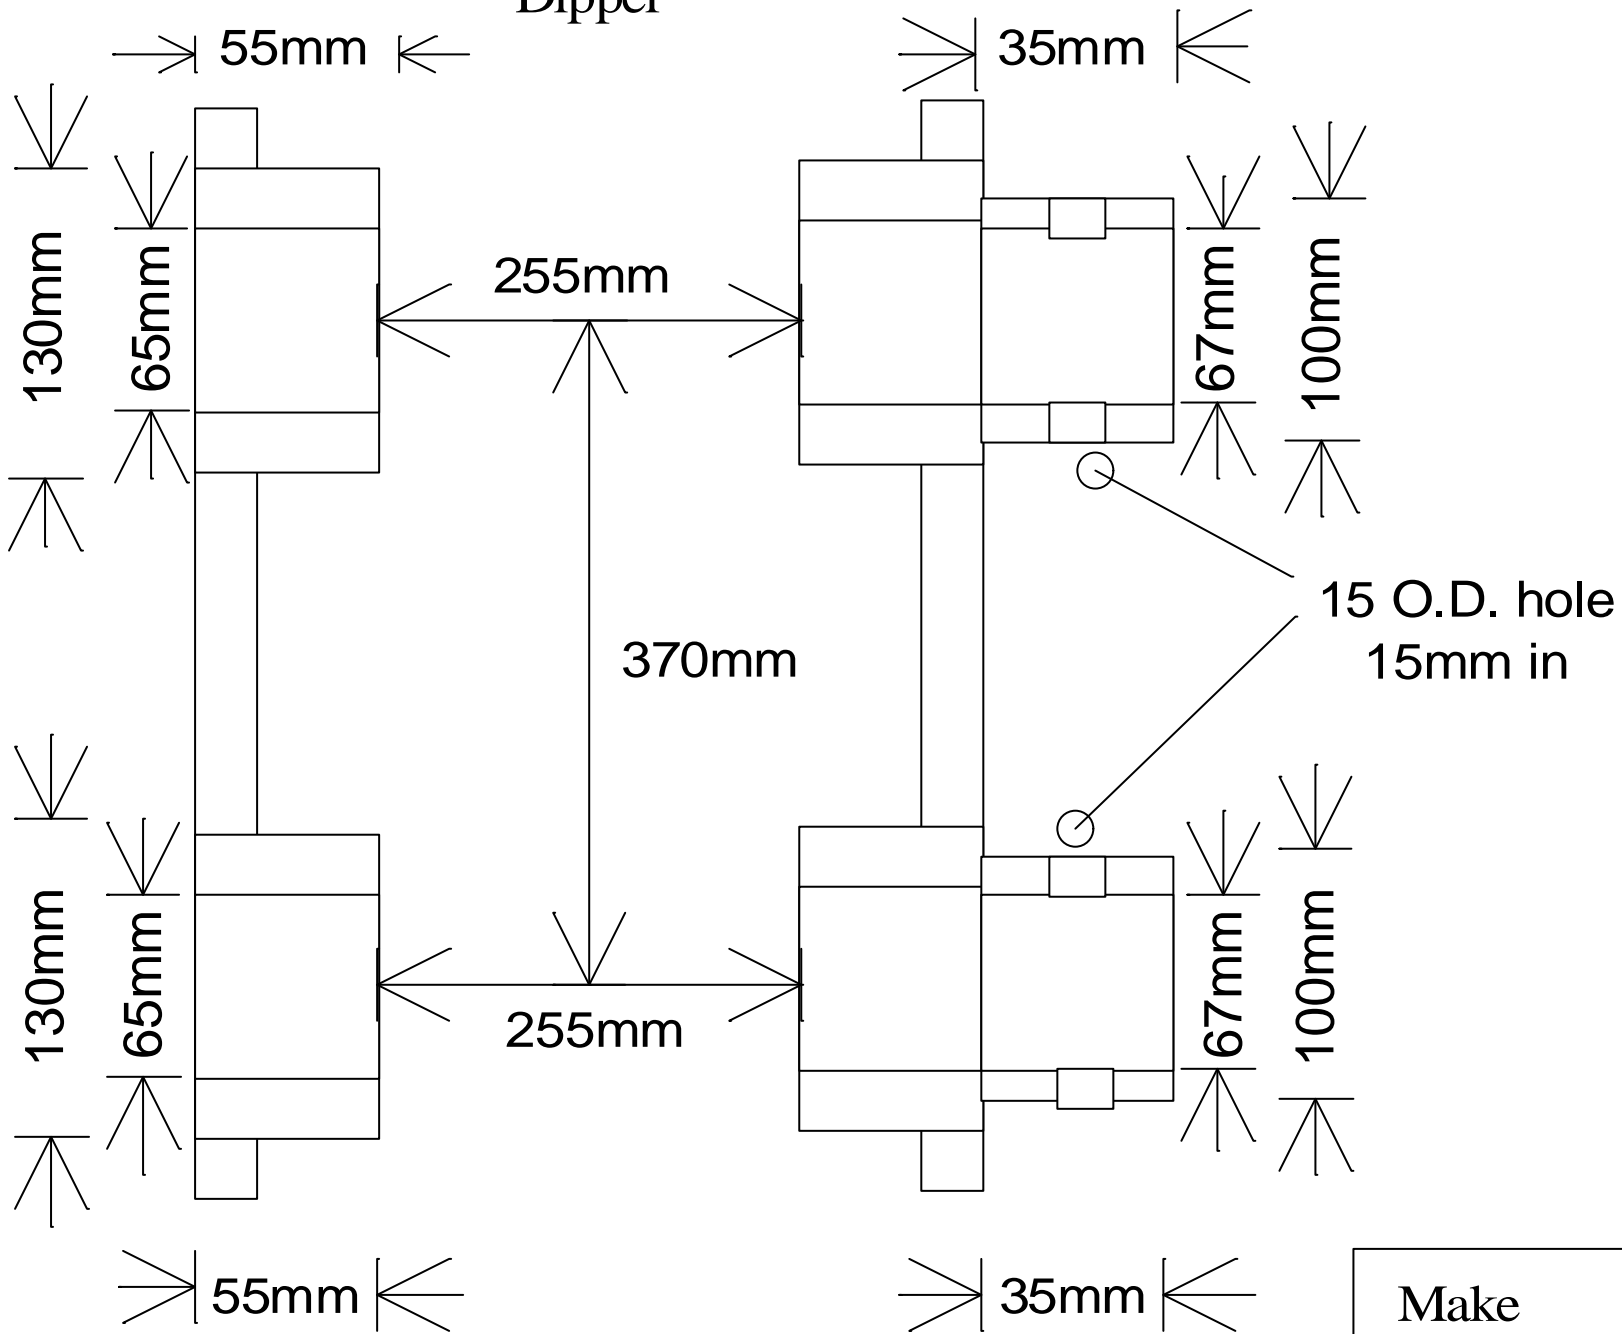

# Dipper

Make	Kobelco
Model	SK135SR