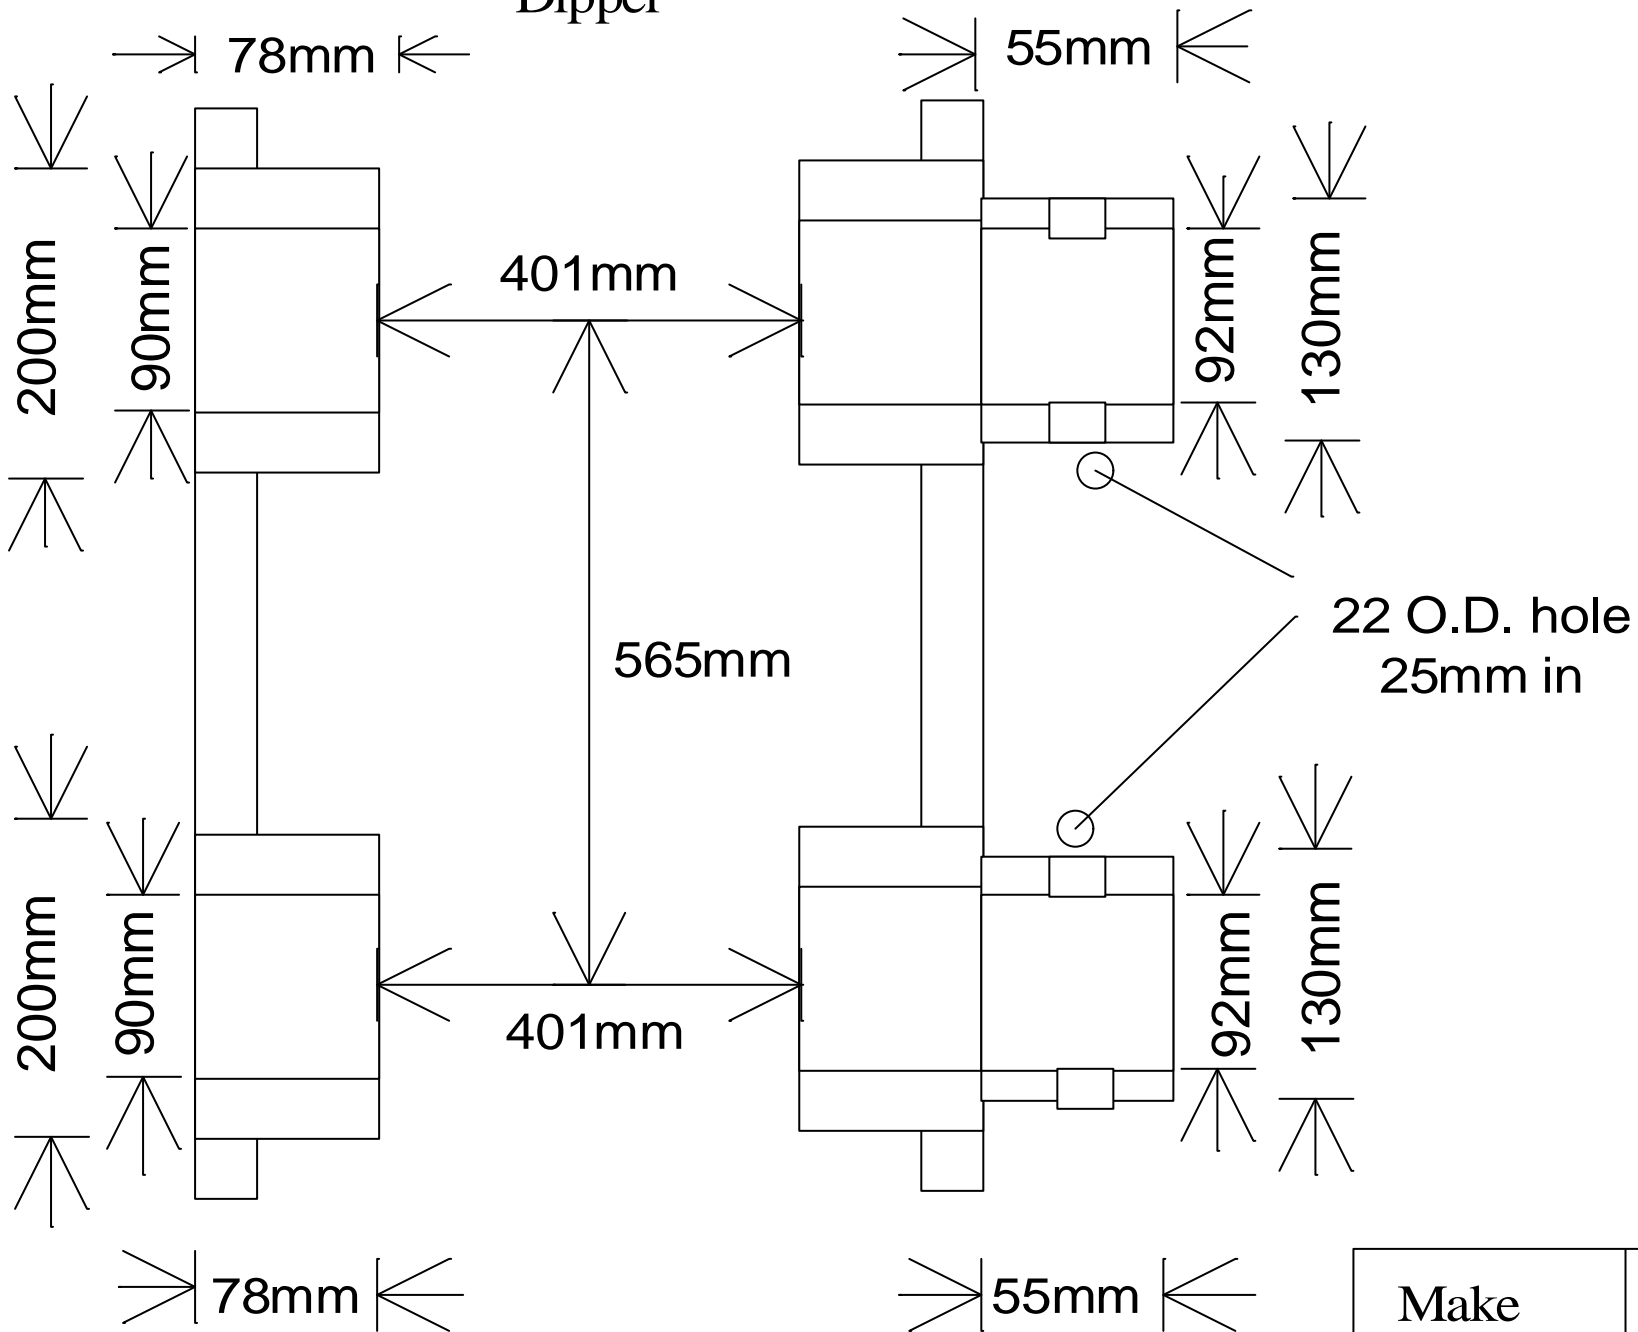

Dipper

Make	Sumitomo
Model	SH300