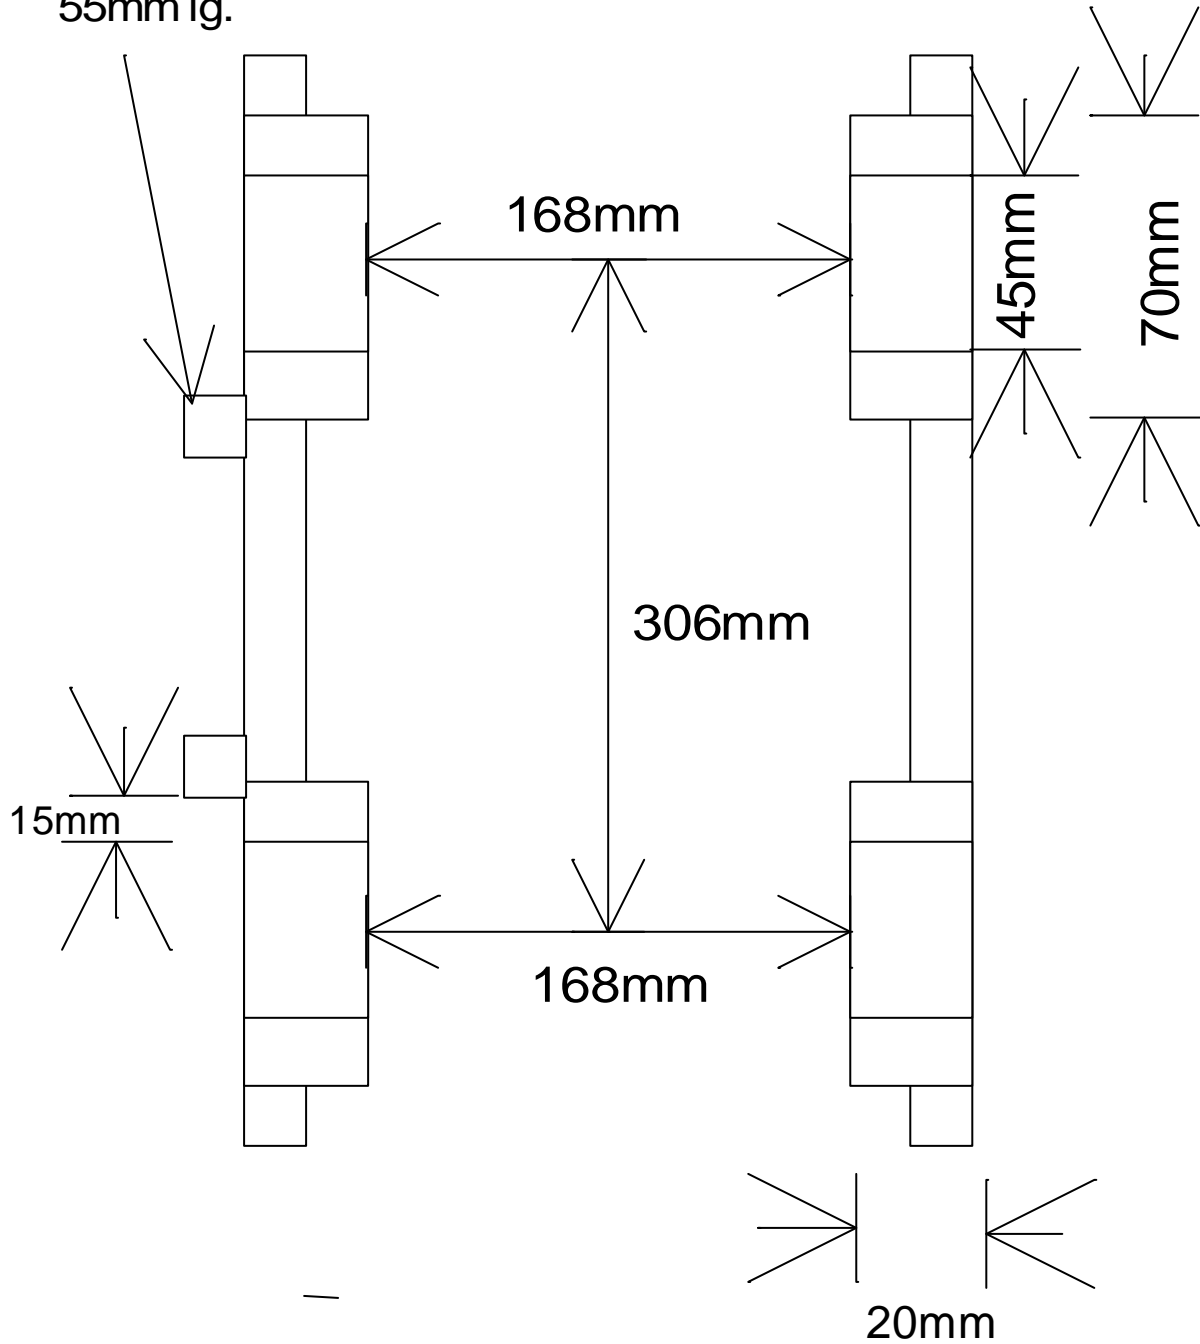

10mm sq. bar
55mm lg.

Make	Volvo
Model	BL 71